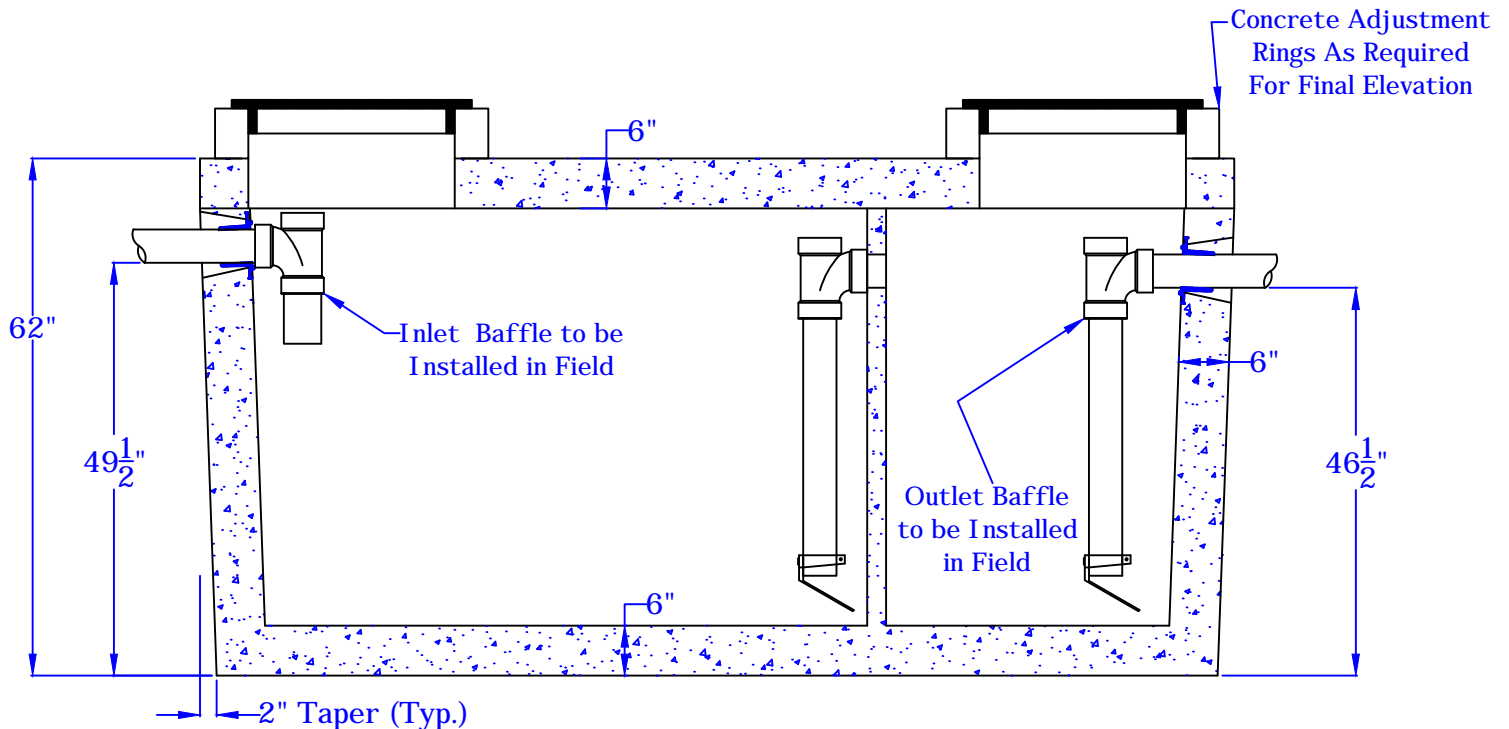

# Rosenberry's Septic Service

8885 Pineville Road, Shippensburg Pa 17257  
 Phone 717-532-4026 Fax 717-532-7229

1000 Gallon 2 Compartment  
 with 6" Walls, Floor, & Lid

Plan View of Lid  
 No Scale

Section of 1000 Gallon 2 Compartment Tank with 6" Walls, Floor, and Lid  
 No Scale