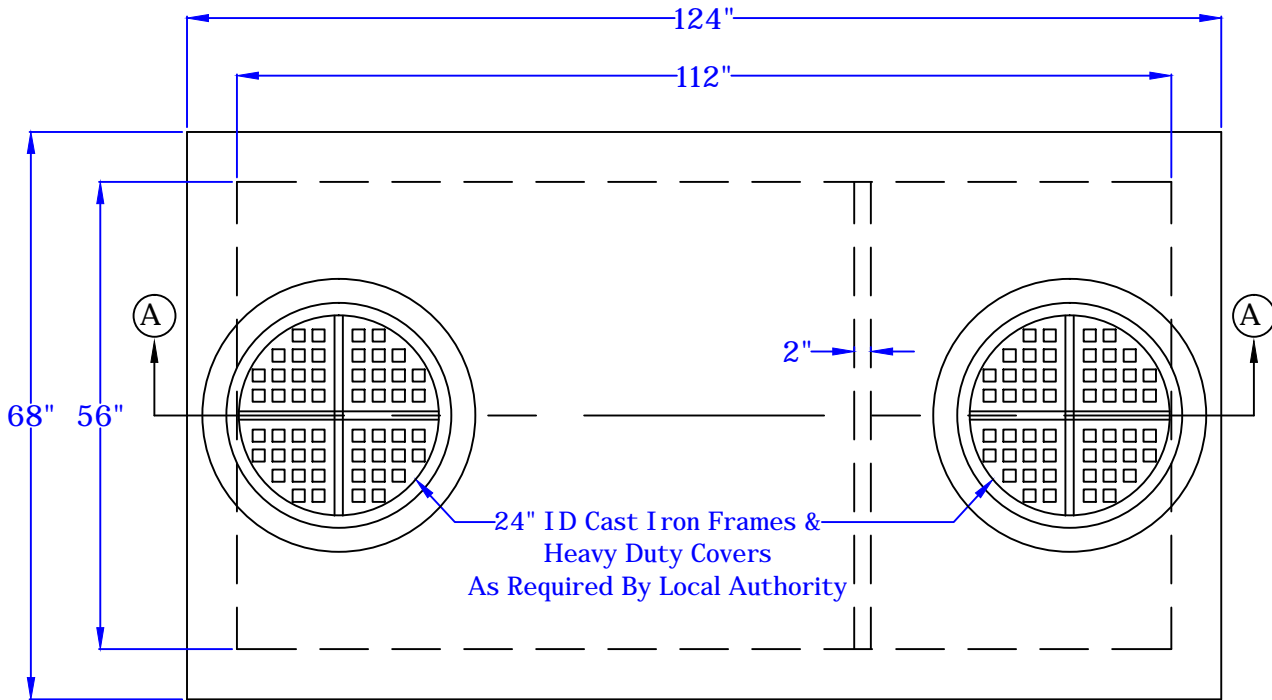

# Rosenberry's Septic Service

8885 Pineville Road, Shippensburg Pa 17257  
 Phone 717-532-4026 Fax 717-532-7229

1000 Gallon 2 Compartment  
 with 6" Walls, Floor, & Lid

Plan View of Lid  
 No Scale

Section of 1000 Gallon 2 Compartment Tank with 6" Walls, Floor, and Lid  
 No Scale