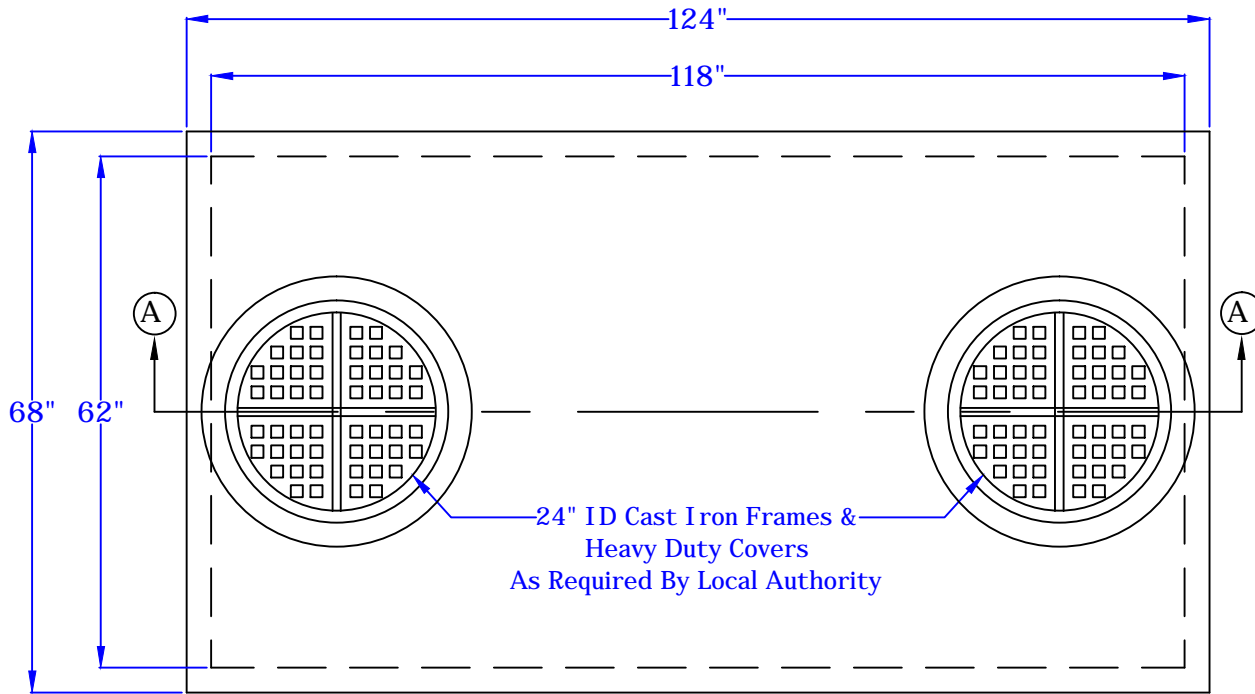

**Rosenberry's Septic Service**  
 8885 Pineville Road, Shippensburg Pa 17257  
 Phone 717-532-4026 Fax 717-532-7229

1250 Gallon Open Grease Trap

Plan View of Lid  
 No Scale

AA Section of 1250 Gallon Open Grease Trap  
 No Scale