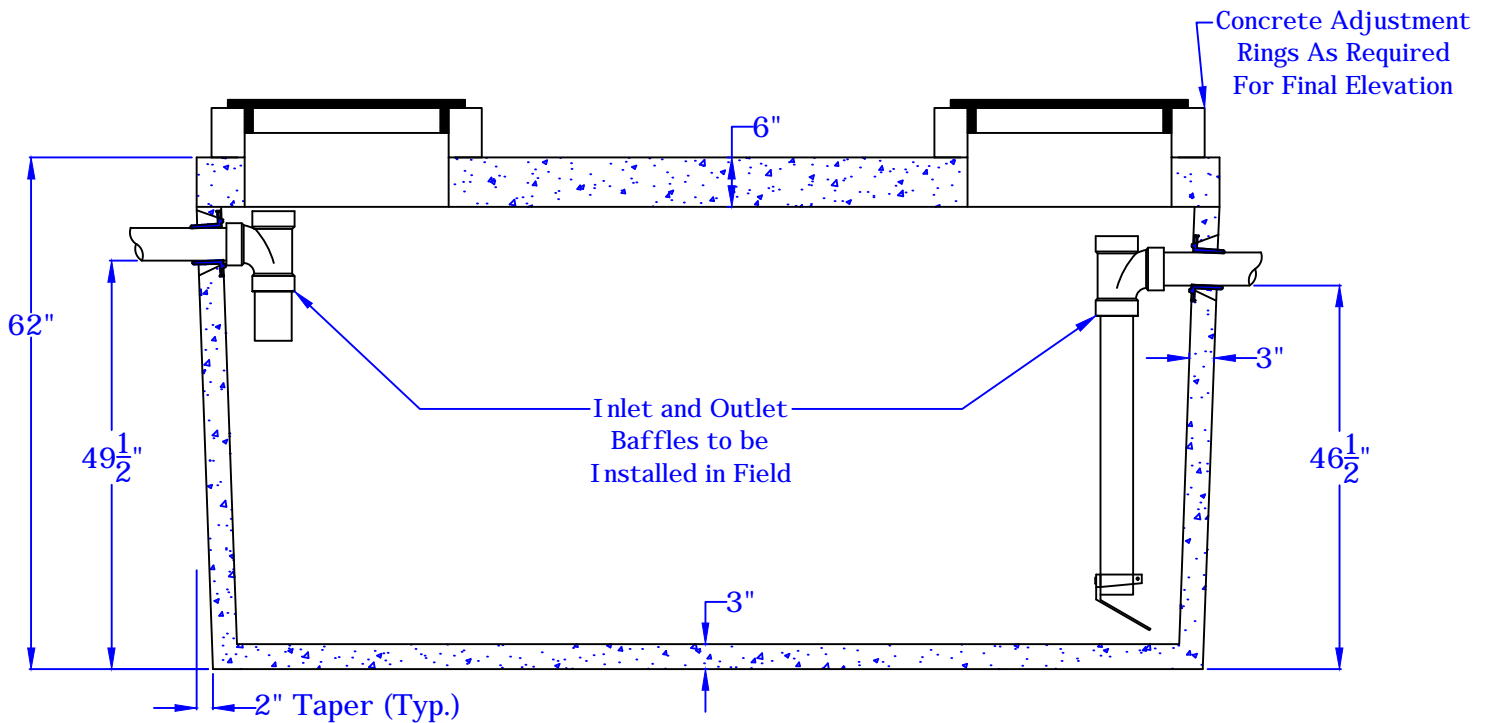

**Rosenberry's Septic Service**  
 8885 Pineville Road, Shippensburg Pa 17257  
 Phone 717-532-4026 Fax 717-532-7229

1250 Gallon Open Grease Trap

Plan View of Lid  
 No Scale

AA Section of 1250 Gallon Open Grease Trap  
 No Scale