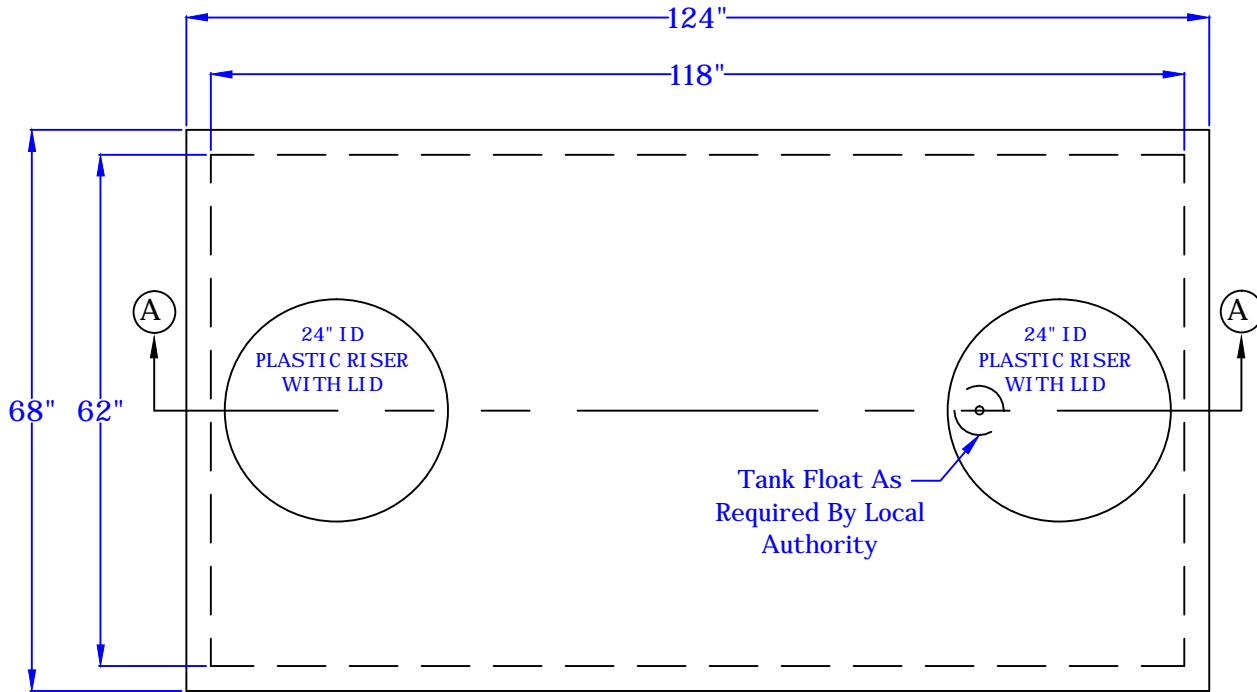

Rosenberry's Septic Service

8885 Pineville Road, Shippensburg Pa 17257

Phone 717-532-4026 Fax 717-532-7229

1250 Gallon Holding Tank

Plan View of Lid
No Scale

AA Section of 1250 Gallon Open Holding Tank
No Scale

This drawing is for informational use only.
If you have any questions call Rosenberrys
Septic Tank Service at 717-532-4026
Sept 2005, revised Feb 2011