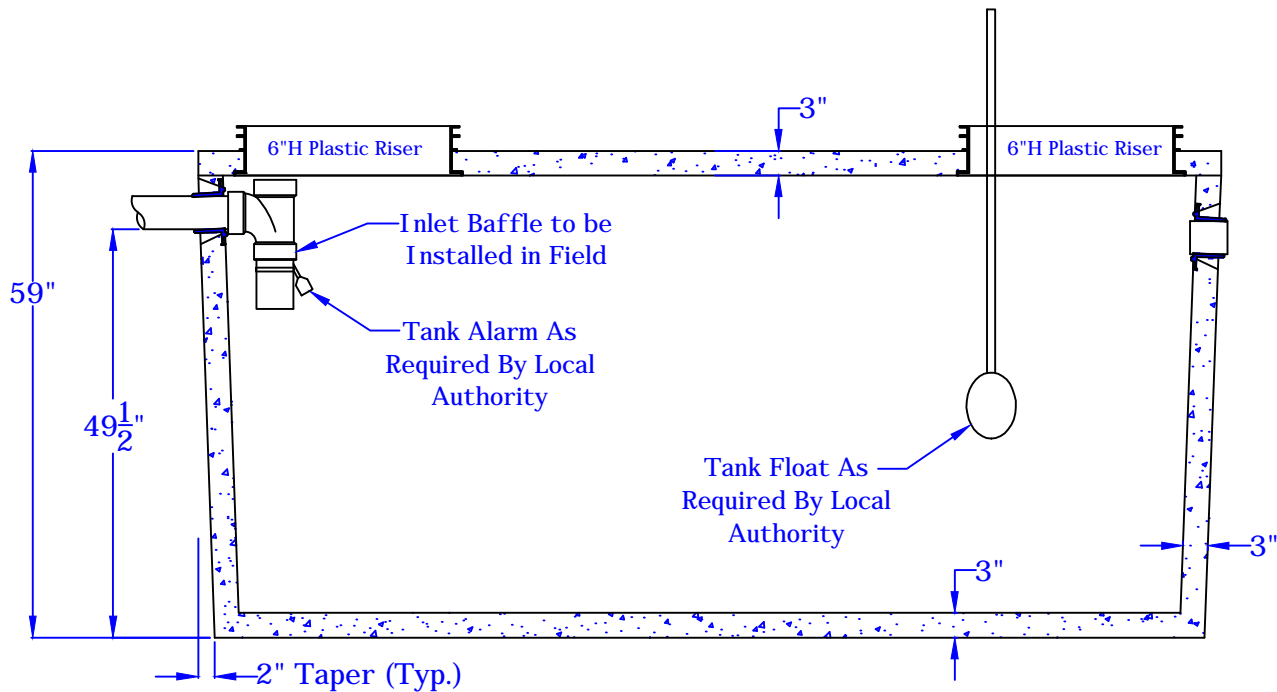

Rosenberry's Septic Service

8885 Pineville Road, Shippensburg Pa 17257

Phone 717-532-4026 Fax 717-532-7229

1250 Gallon Holding Tank

Plan View of Lid
No Scale

AA Section of 1250 Gallon Open Holding Tank
No Scale