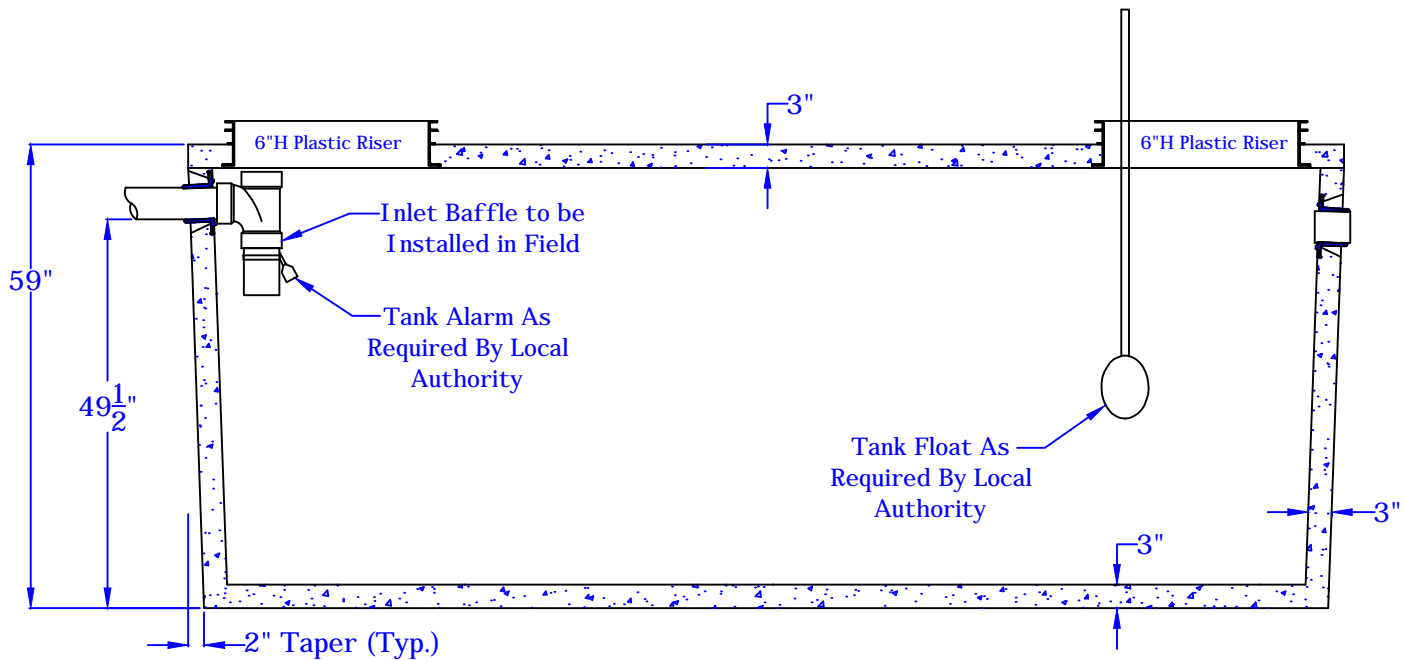

AA Section of 1500 Gallon Holding Tank
No Scale

This drawing is for informational use only.
If you have any questions call Rosenberrys
Septic Tank Service at 717-532-4026
Oct 2005, revised Feb 2011