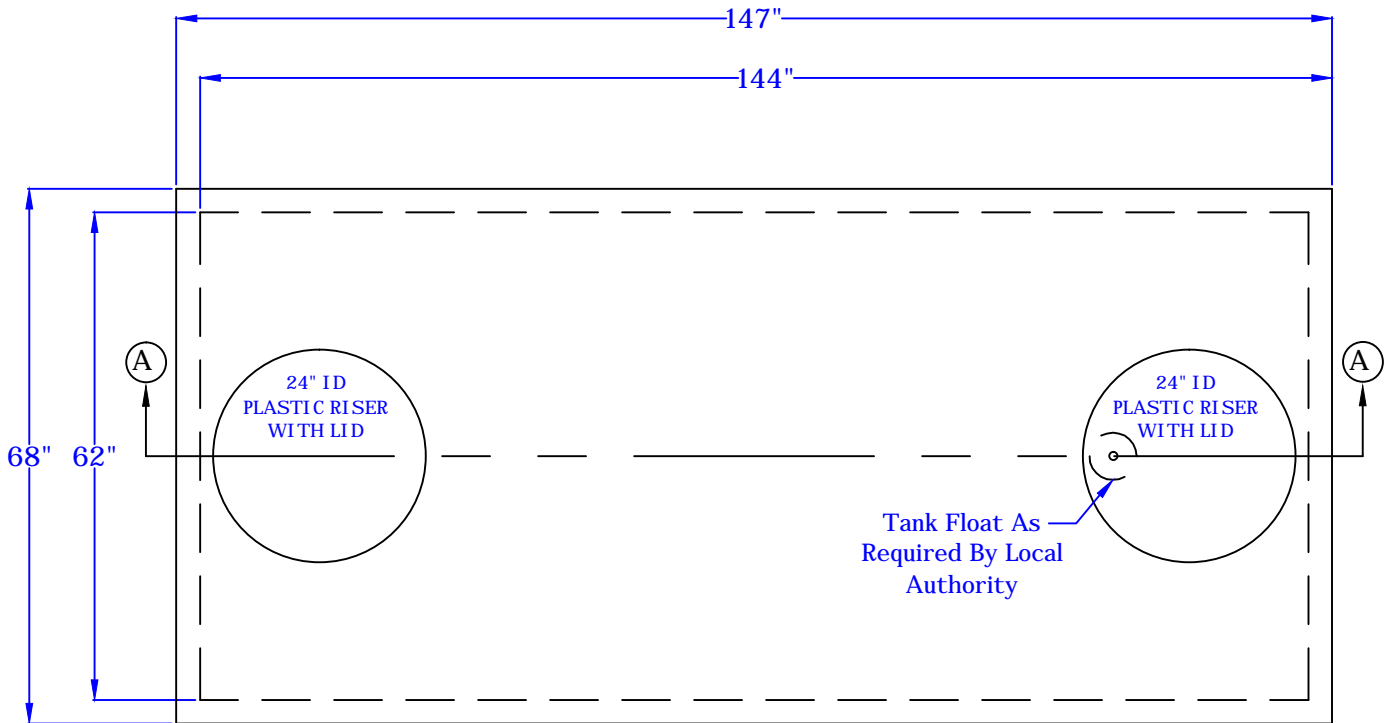

**Rosenberry's Septic Service**  
 8885 Pineville Road, Shippensburg Pa 17257  
 Phone 717-532-4026 Fax 717-532-7229

**1500 Gallon  
 Holding Tank**

Plan View of Lid  
 No Scale

AA Section of 1500 Gallon Holding Tank  
 No Scale

**This drawing is for informational use only.**  
 If you have any questions call Rosenberrys  
 Septic Tank Service at 717-532-4026  
 Oct 2005, revised Feb 2011