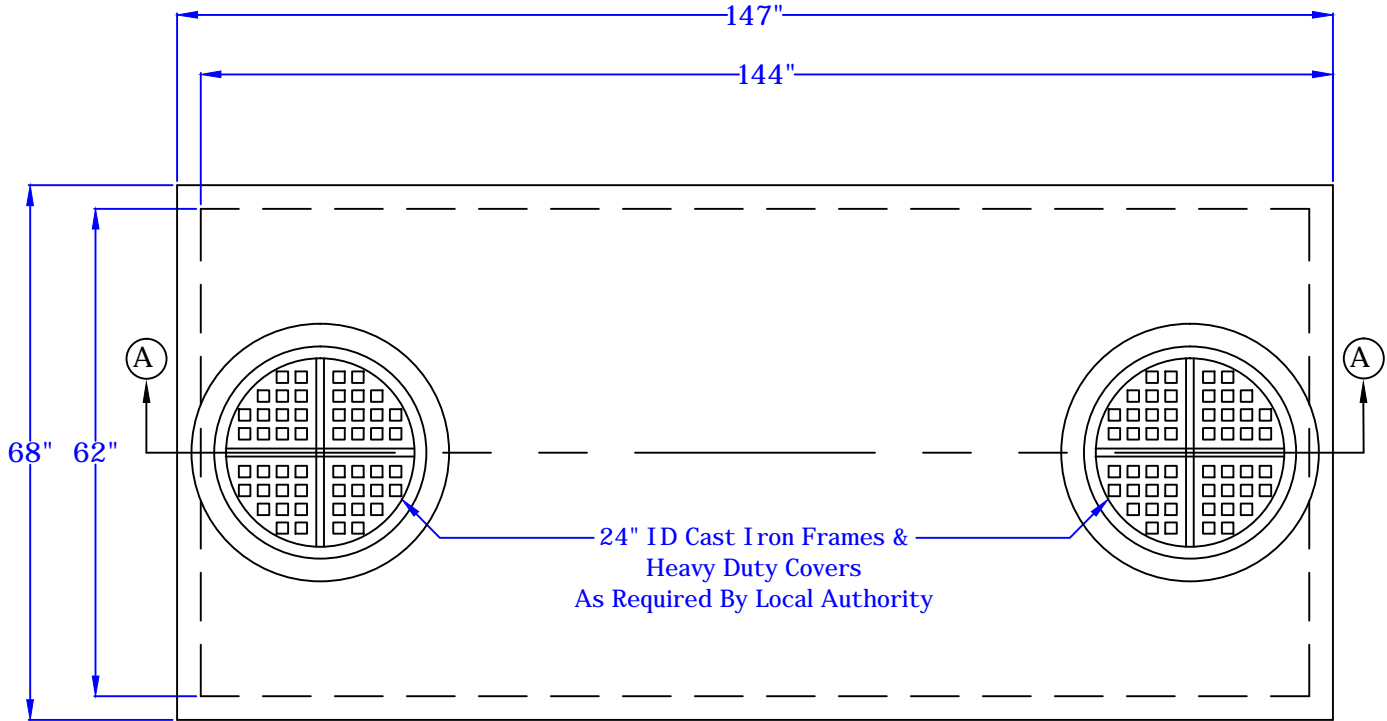

Rosenberry's Septic Service

8885 Pineville Road, Shippensburg Pa 17257

Phone 717-532-4026 Fax 717-532-7229

1500 Gallon Open

Septic Tank

(Thick Lid)

Plan View of Lid
No Scale

Section of 1500 Gallon Open Septic Tank
No Scale

This drawing is for informational use only.

If you have any questions call Rosenberrys
Septic Tank Service at 717-532-4026

Oct 2005, revised Feb 2015