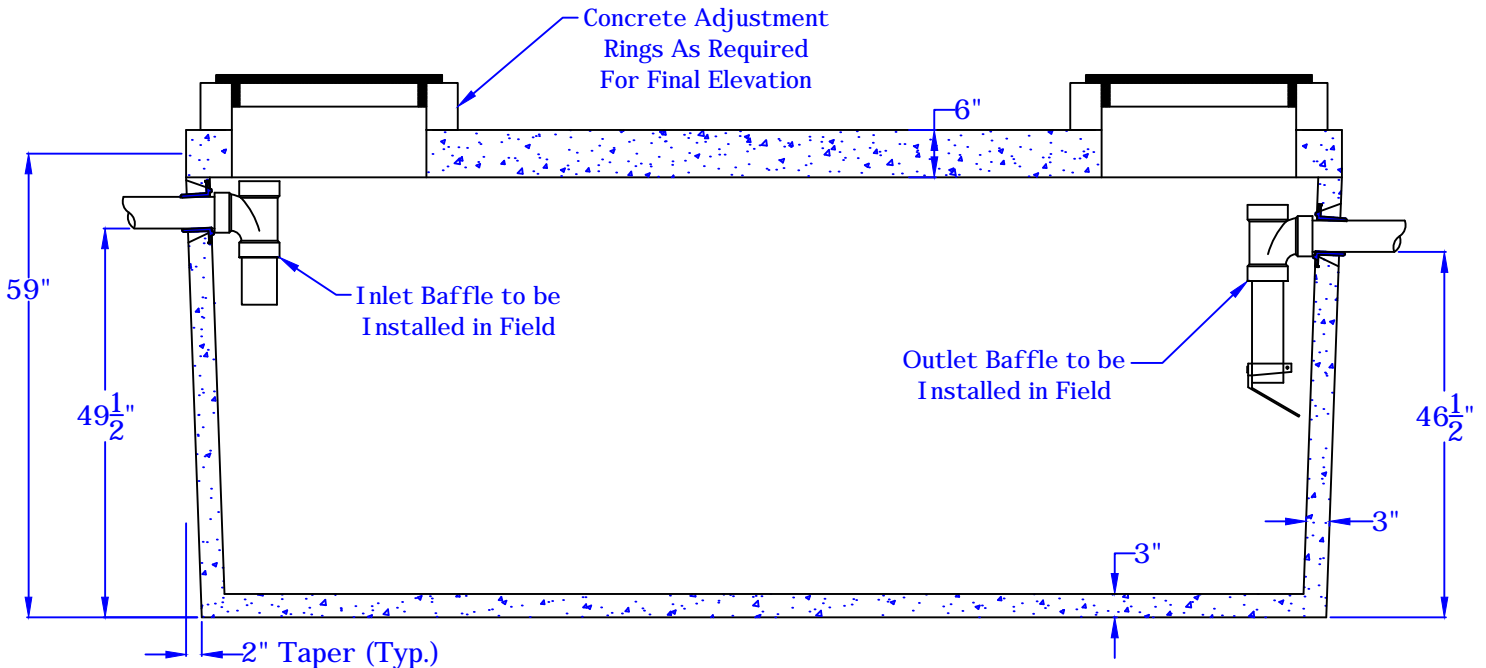

Rosenberry's Septic Service

8885 Pineville Road, Shippensburg Pa 17257

Phone 717-532-4026 Fax 717-532-7229

1500 Gallon Open

Septic Tank

(Thick Lid)

Plan View of Lid
No Scale

Section of 1500 Gallon Open Septic Tank
No Scale