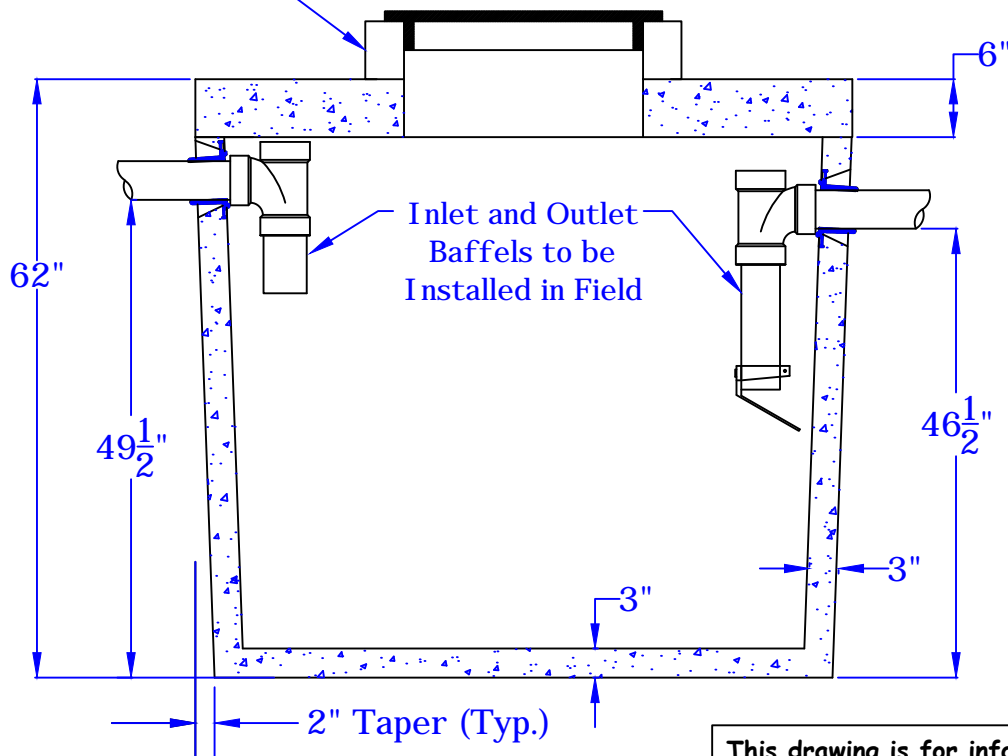

Concrete Adjustment Rings
As Required For Final Elevation

Section of 500 Gallon Septic Tank
No Scale

This drawing is for informational use only.
If you have any questions call Rosenberrys
Septic Tank Service at 717-532-4026
Sept 2005, revised Feb 2015