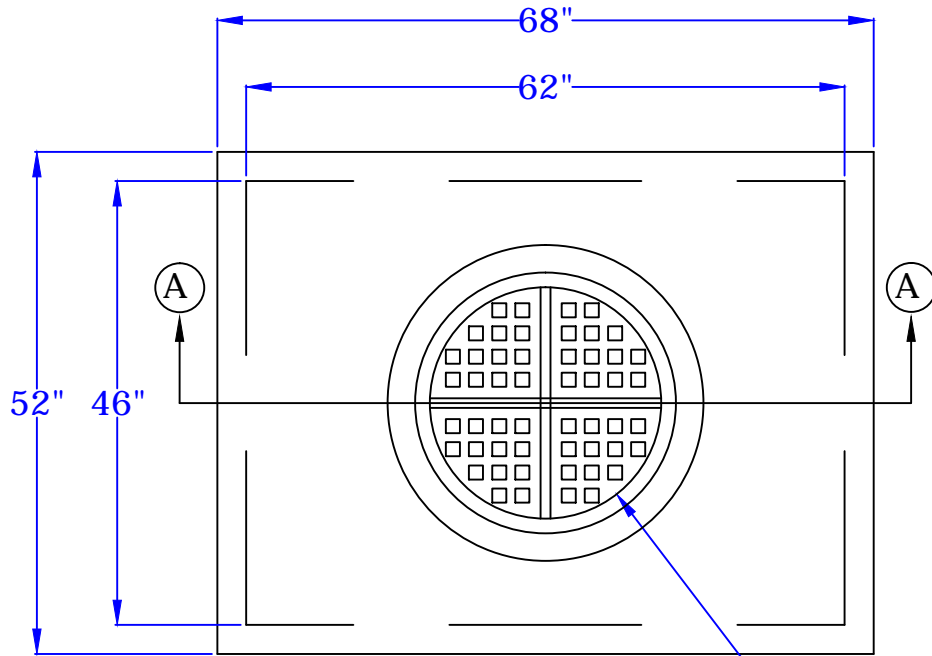

Rosenberry's Septic Service

8885 Pineville Road, Shippensburg Pa 17257
Phone 717-532-4026 Fax 717-532-7229

500 Gallon Open
Septic Tank
(Thick Lid)

Plan View of Lid
No Scale

24" ID Cast Iron Frame &
Heavy Duty Cover
As Required By Local Authority

Concrete Adjustment Rings
As Required For Final Elevation

Section of 500 Gallon Septic Tank
No Scale

This drawing is for informational use only.
If you have any questions call Rosenberrys
Septic Tank Service at 717-532-4026
Sept 2005, revised Feb 2015