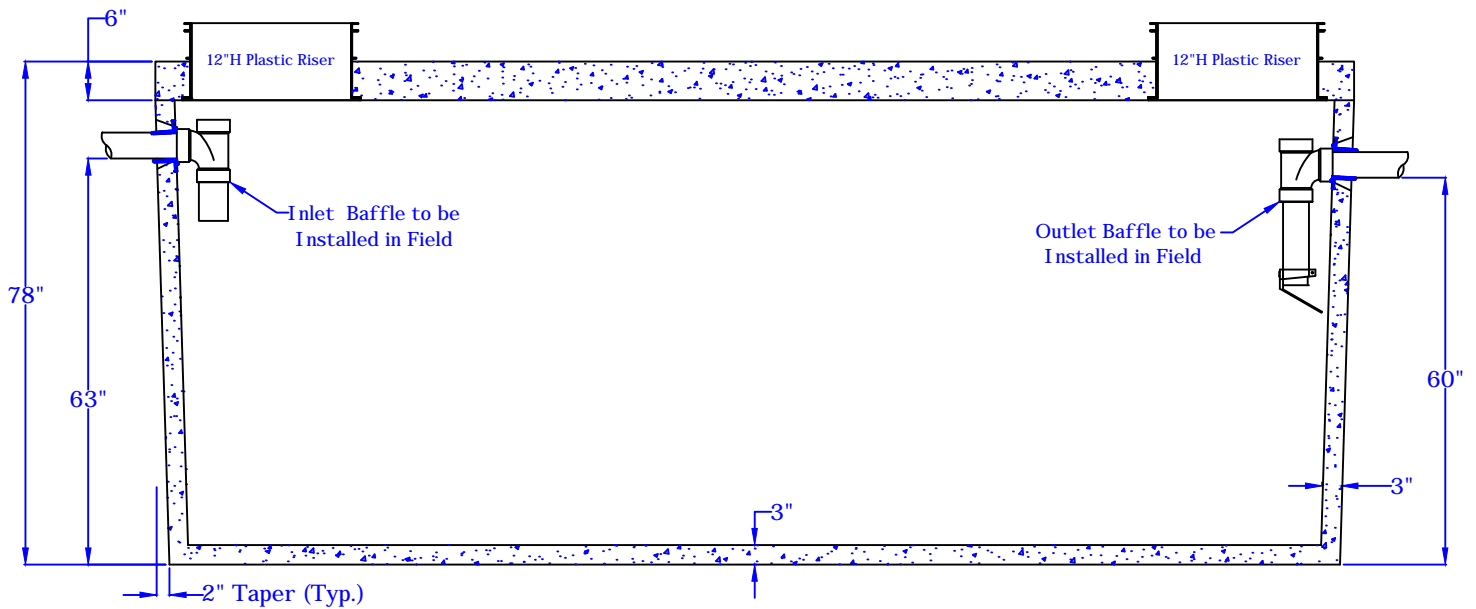

**Rosenberry's Septic Service**  
 8885 Pineville Road, Shippensburg Pa 17257  
 Phone 717-532-4026 Fax 717-532-7229

2500 Gallon Open  
Septic Tank

Plan View of Lid  
 No Scale

AA Section of 2500 Gallon Open Tank  
 No Scale