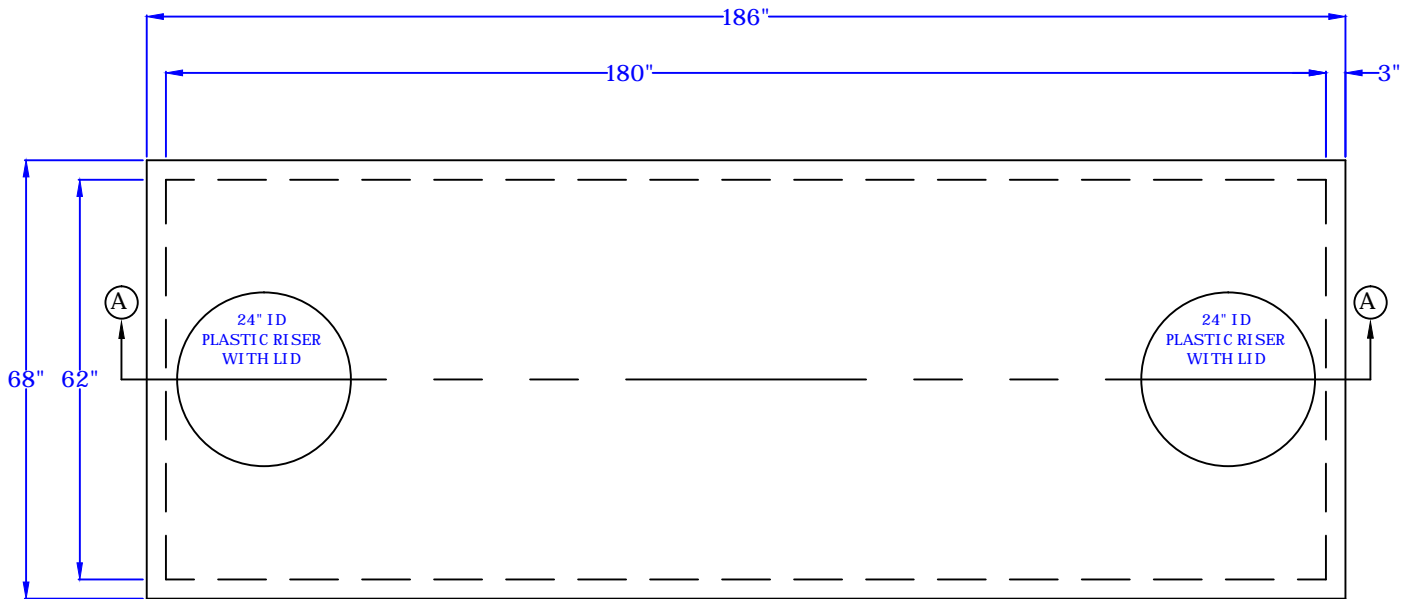

**Rosenberry's Septic Service**  
 8885 Pineville Road, Shippensburg Pa 17257  
 Phone 717-532-4026 Fax 717-532-7229

2500 Gallon Open  
Septic Tank

Plan View of Lid  
 No Scale

AA Section of 2500 Gallon Open Tank  
 No Scale