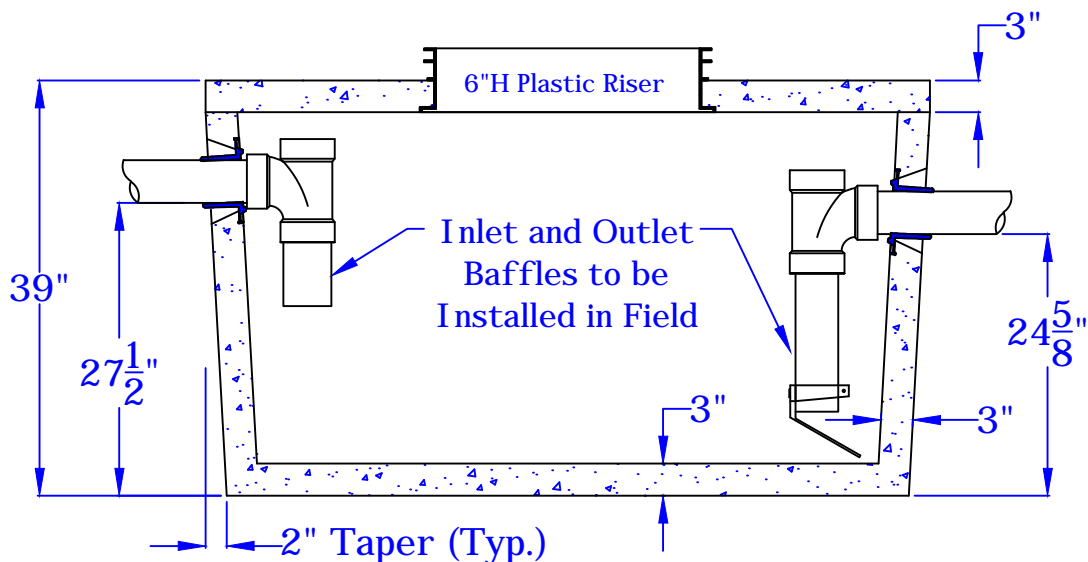

AA Section of 250 Gallon Tank
Not To Scale

This drawing is for informational use only.
If you have any questions call Rosenberrys
Septic Tank Service at 717-532-4026
Sept 2005, revised Feb 2011