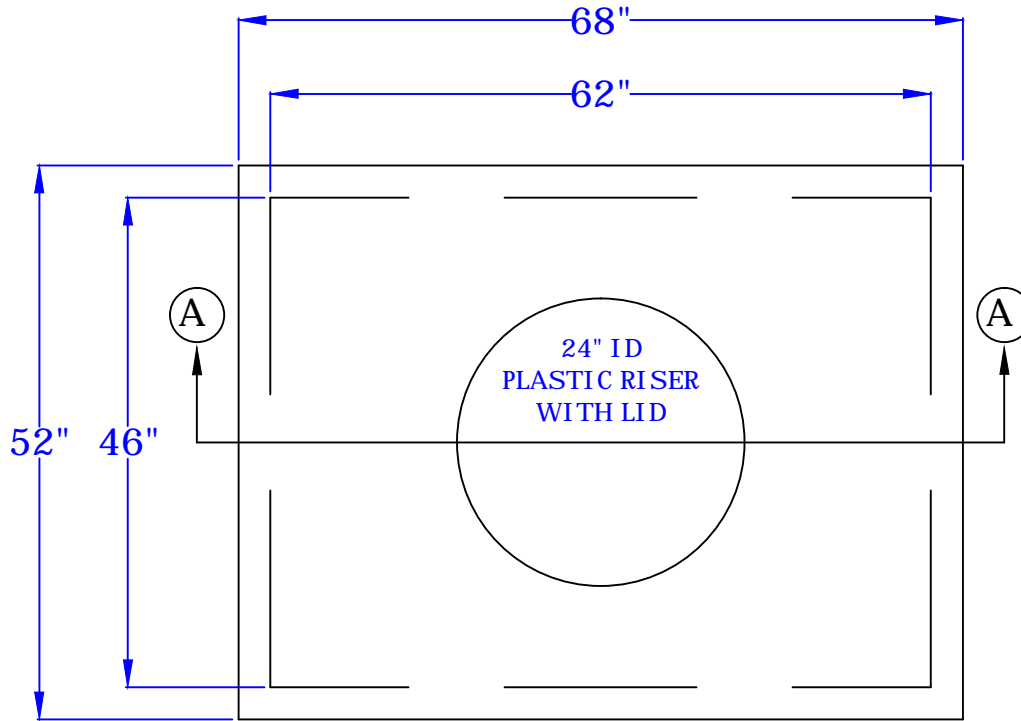

Rosenberry's Septic Service

8885 Pineville Road, Shippensburg Pa 17257
Phone 717-532-4026 Fax 717-532-7229

250 Gallon Open
Septic Tank

Plan View of Lid
Not To Scale

AA Section of 250 Gallon Tank
Not To Scale