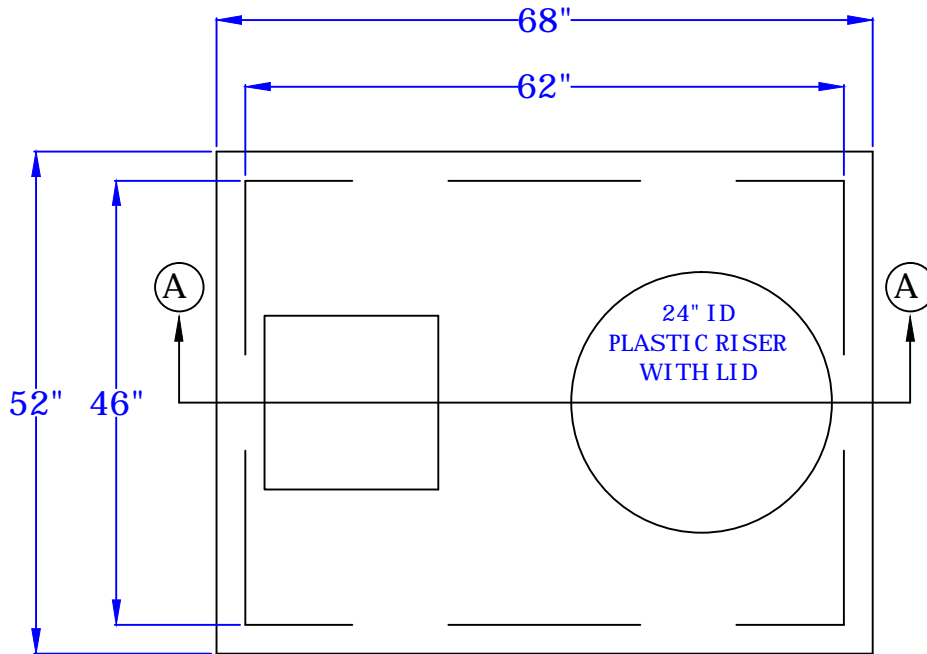

Rosenberry's Septic Service

8885 Pineville Road, Shippensburg Pa 17257
Phone 717-532-4026 Fax 717-532-7229

500 Gallon Open
Septic Tank

Plan View of Lid
No Scale

AA Section of 500 Gallon Septic Tank
No Scale

This drawing is for informational use only.
If you have any questions call Rosenberrys
Septic Tank Service at 717-532-4026
Sept 2005, revised Feb 2011