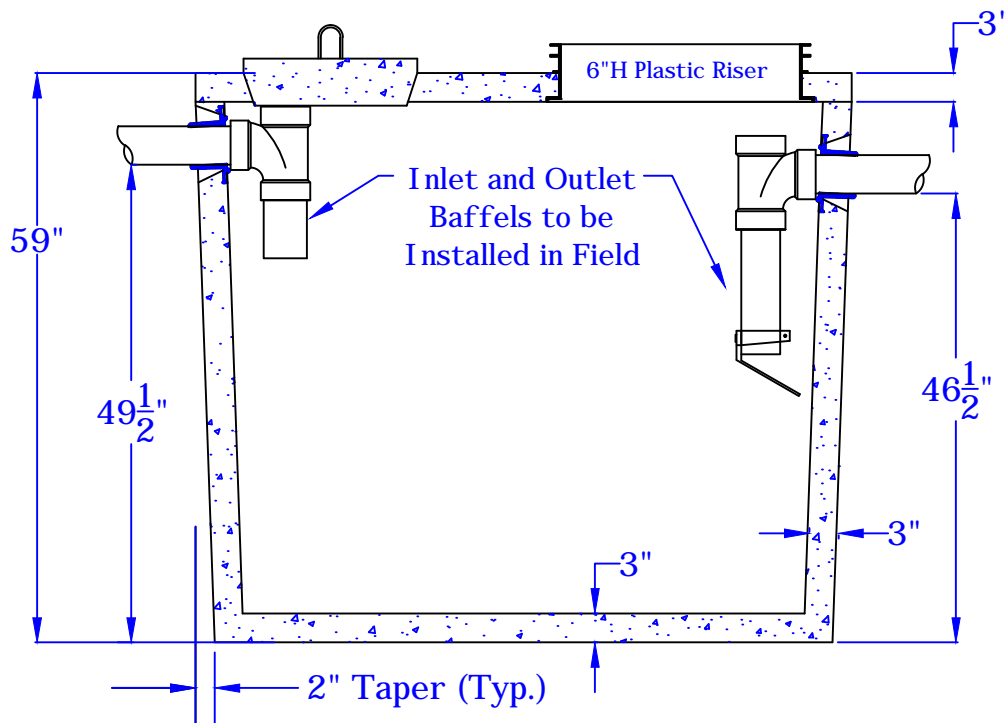

AA Section of 500 Gallon Septic Tank
No Scale

This drawing is for informational use only.
If you have any questions call Rosenberrys
Septic Tank Service at 717-532-4026
Sept 2005, revised Feb 2011