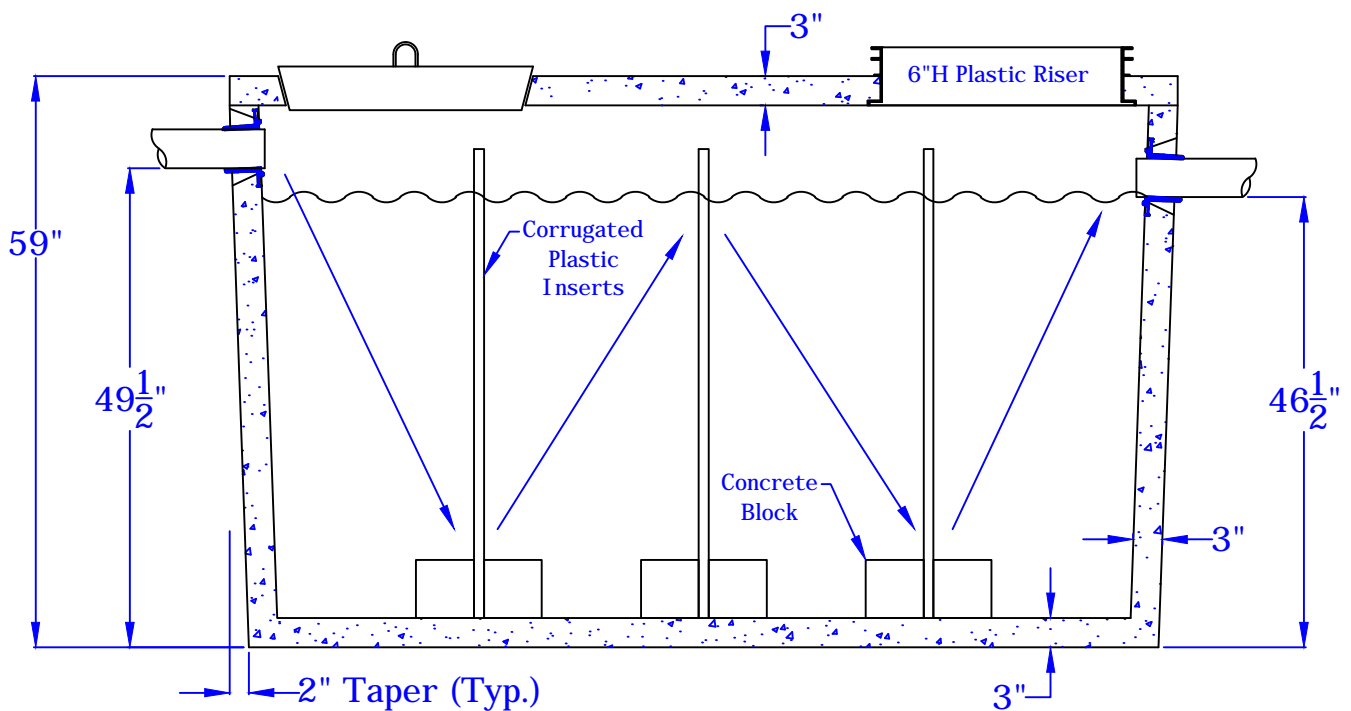

AA Section of 1000 Gallon
Chlorine Contact Tank
No Scale

This drawing is for informational use only.
If you have any questions call Rosenberrys
Septic Tank Service at 717-532-4026
Sept 2005, revised Feb 2011