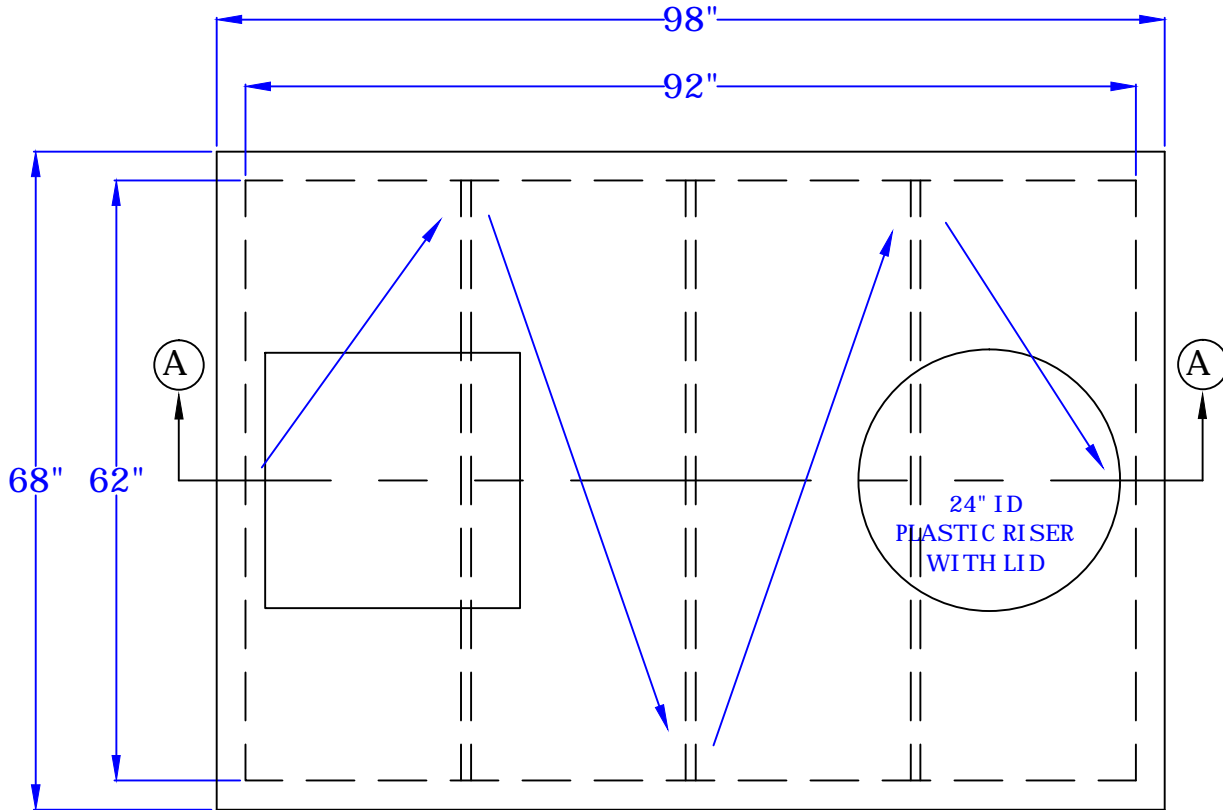

Rosenberry's Septic Service

8885 Pineville Road, Shippensburg Pa 17257

Phone 717-532-4026 Fax 717-532-7229

1000 Gallon Chlorine

Contact Tank

Plan View of Lid
No Scale