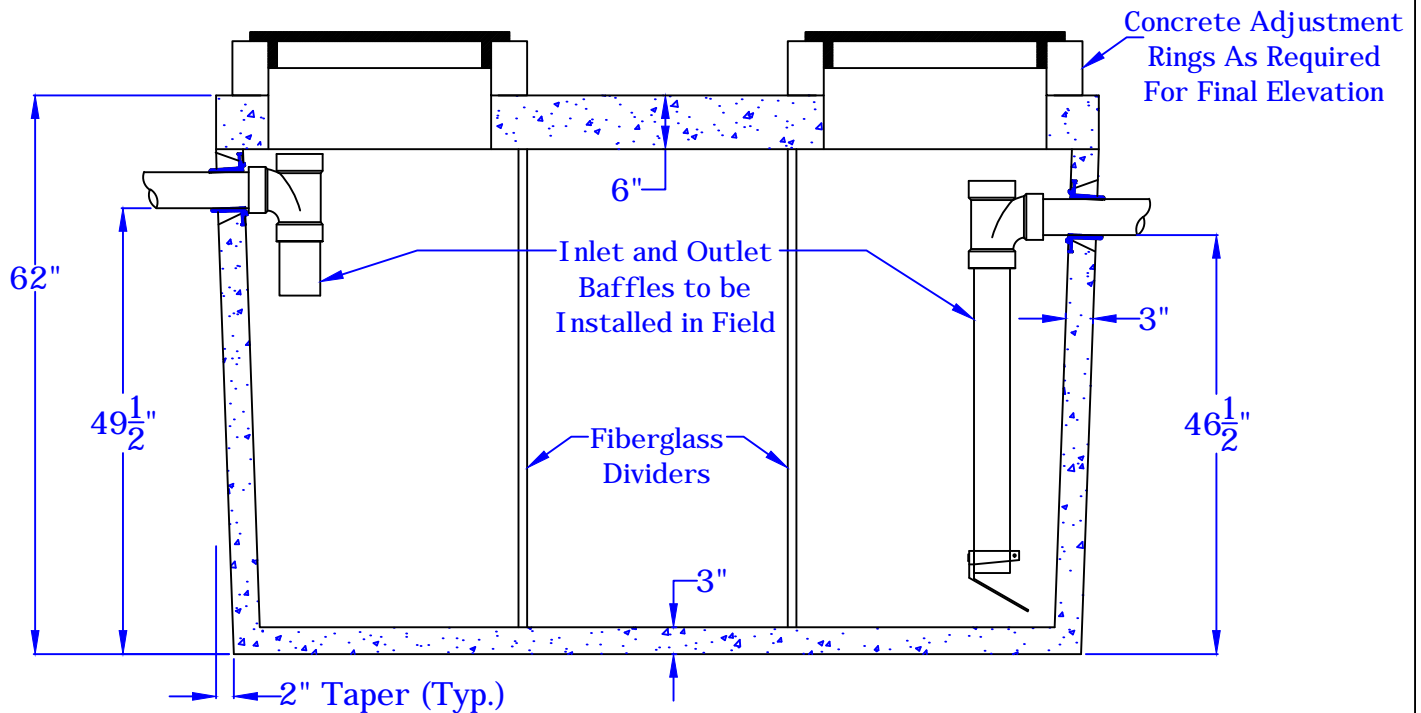

Rosenberry's Septic Service
 8885 Pineville Road, Shippensburg Pa 17257
 Phone 717-532-4026 Fax 717-532-7229

1000 Gallon Open
Oil/Water Separator

Plan View of Lid
 No Scale

AA Section of 1000 Gallon Open
Oil / Water Separator
 No Scale