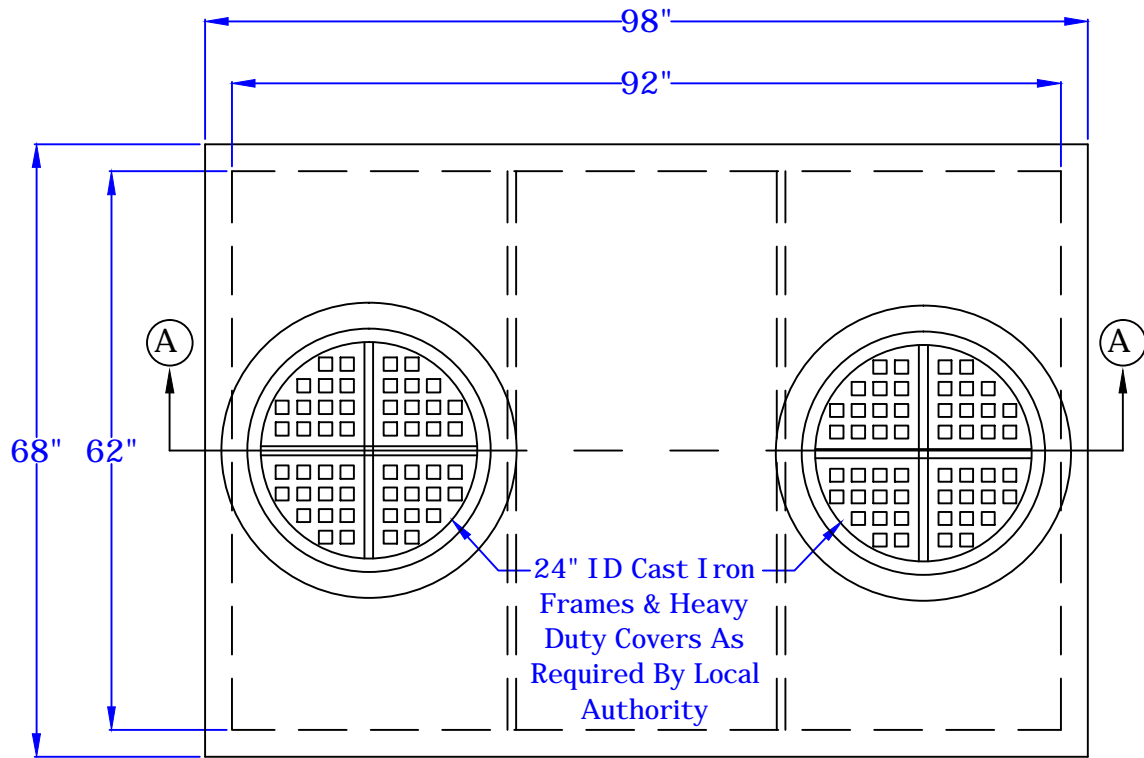

Rosenberry's Septic Service
 8885 Pineville Road, Shippensburg Pa 17257
 Phone 717-532-4026 Fax 717-532-7229

1000 Gallon Open
Oil/Water Separator

Plan View of Lid
 No Scale

AA Section of 1000 Gallon Open
Oil / Water Separator
 No Scale