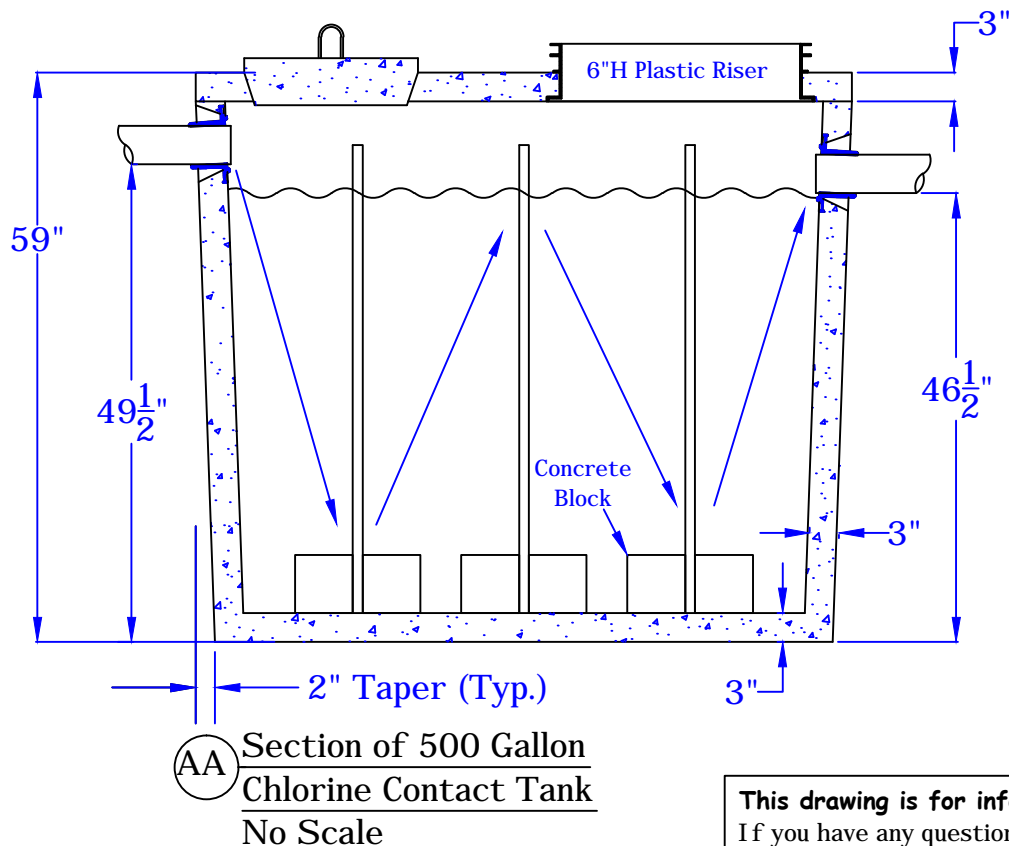

Rosenberry's Septic Service

8885 Pineville Road, Shippensburg Pa 17257
Phone 717-532-4026 Fax 717-532-7229

500 Gallon Chlorine Contact Tank

This drawing is for informational use only.
If you have any questions call Rosenberrys
Septic Tank Service at 717-532-4026
Sept 2005, revised Feb 2011