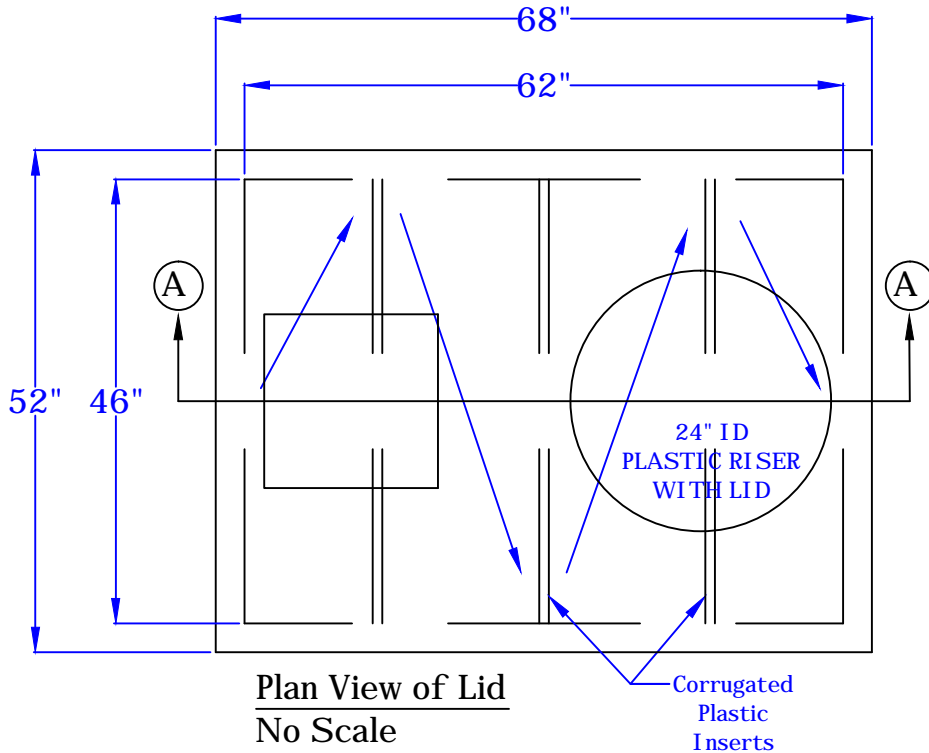

Rosenberry's Septic Service

8885 Pineville Road, Shippensburg Pa 17257
Phone 717-532-4026 Fax 717-532-7229

500 Gallon Chlorine Contact Tank

This drawing is for informational use only.
If you have any questions call Rosenberrys
Septic Tank Service at 717-532-4026
Sept 2005, revised Feb 2011