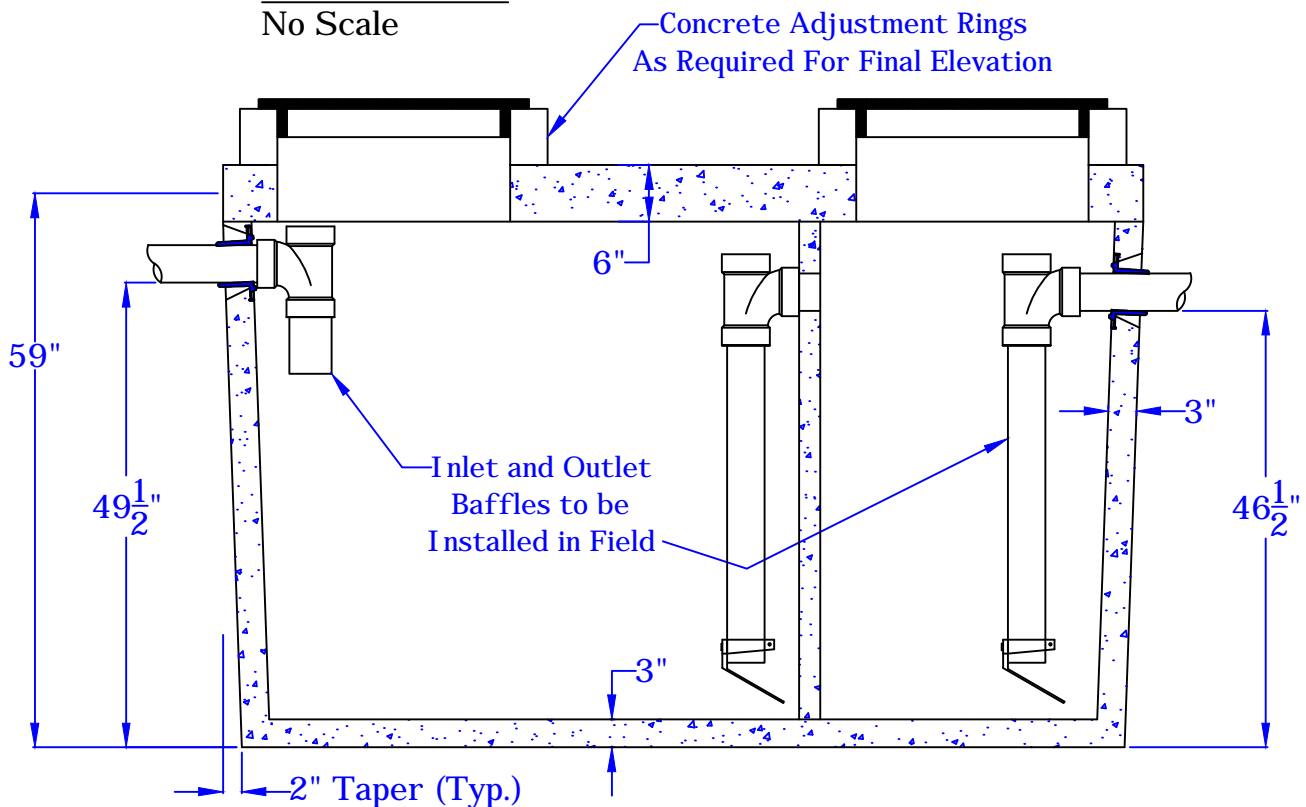

Rosenberry's Septic Service

8885 Pineville Road, Shippensburg Pa 17257

Phone 717-532-4026 Fax 717-532-7229

1000 Gallon 2 Compartment

Grease Trap

AA Section of 1000 Gallon 2 Compartment Grease Trap
No Scale

This drawing is for informational use only.
If you have any questions call Rosenberrys
Septic Tank Service at 717-532-4026
Sept 2005, revised Feb 2011