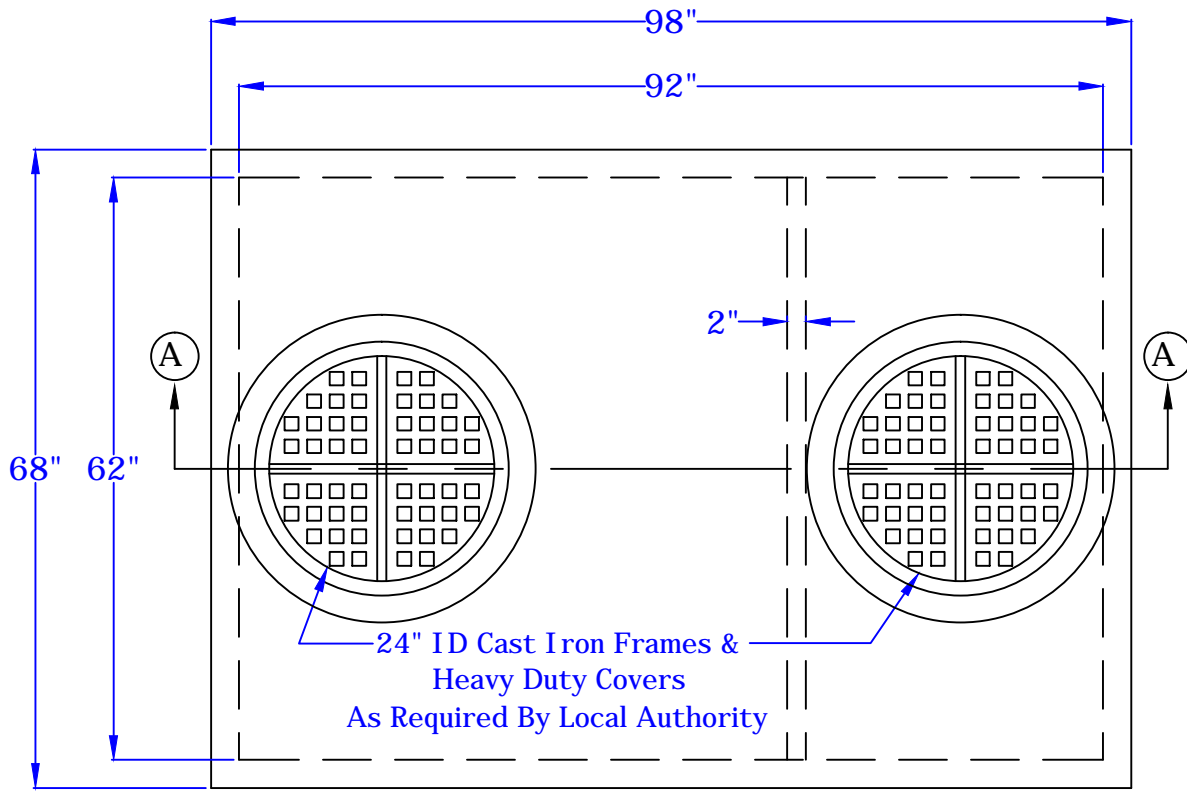

Rosenberry's Septic Service

8885 Pineville Road, Shippensburg Pa 17257

Phone 717-532-4026 Fax 717-532-7229

1000 Gallon 2 Compartment

Grease Trap

AA Section of 1000 Gallon 2 Compartment Grease Trap
No Scale

This drawing is for informational use only.
If you have any questions call Rosenberrys
Septic Tank Service at 717-532-4026
Sept 2005, revised Feb 2011