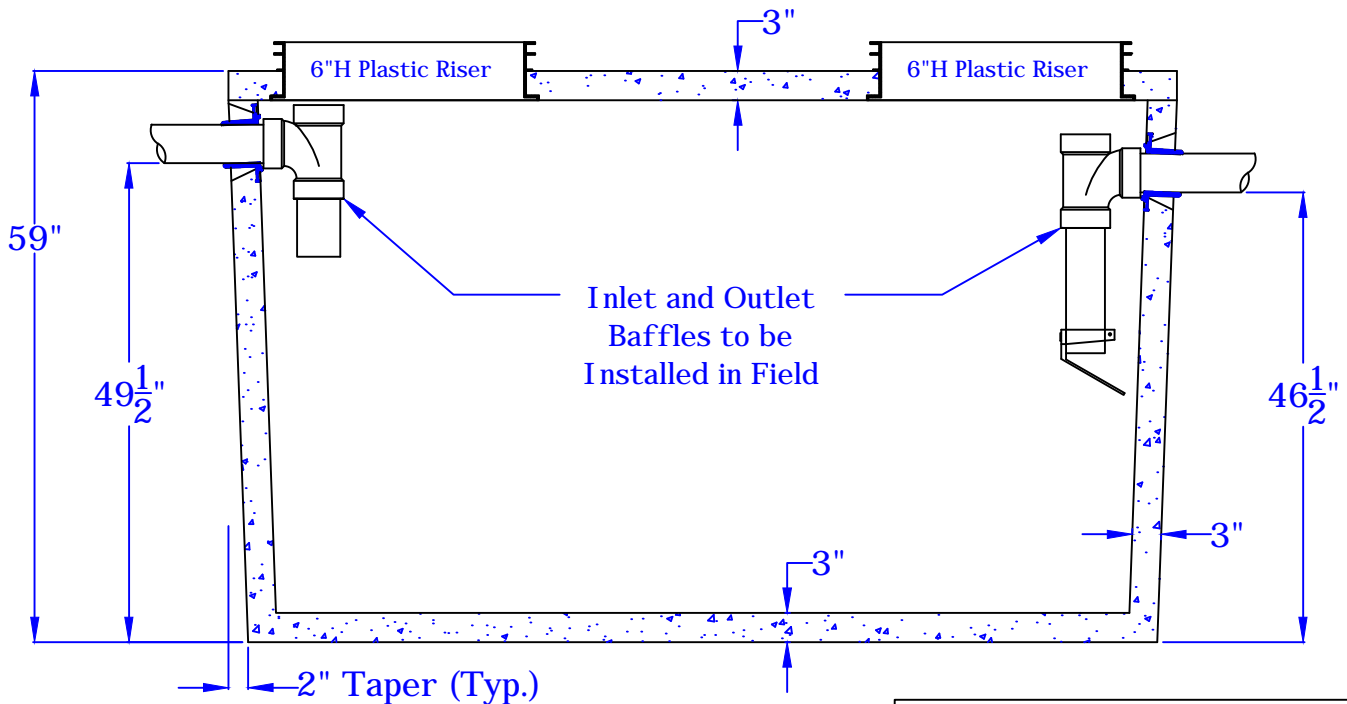

Rosenberry's Septic Service

8885 Pineville Road, Shippensburg Pa 17257

Phone 717-532-4026 Fax 717-532-7229

1000 Gallon Open

Septic Tank

Plan View of Lid
No Scale

AA Section of 1000 Gallon Tank
No Scale

This drawing is for informational use only.
If you have any questions call Rosenberrys
Septic Tank Service at 717-532-4026
Sept 2005, revised Feb 2011