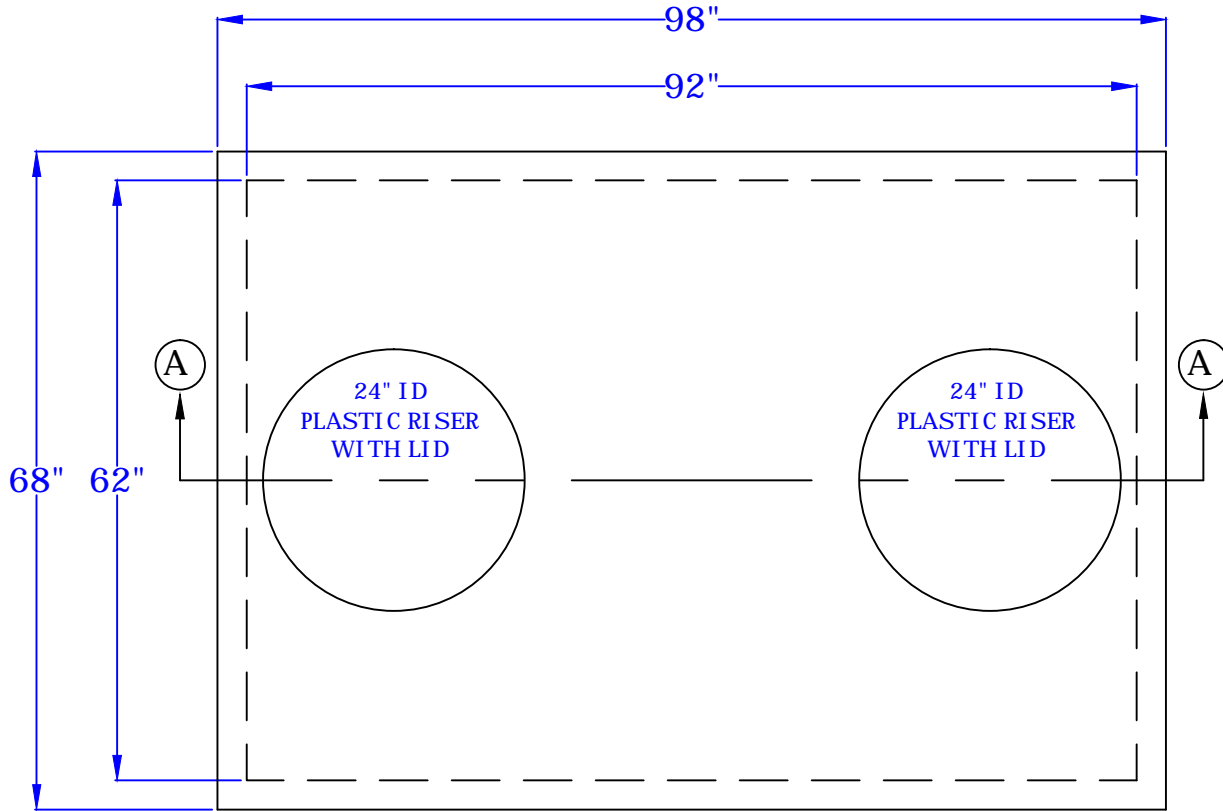

Rosenberry's Septic Service

8885 Pineville Road, Shippensburg Pa 17257

Phone 717-532-4026 Fax 717-532-7229

1000 Gallon Open

Septic Tank

Plan View of Lid
No Scale

AA Section of 1000 Gallon Tank
No Scale

This drawing is for informational use only.
If you have any questions call Rosenberrys
Septic Tank Service at 717-532-4026
Sept 2005, revised Feb 2011