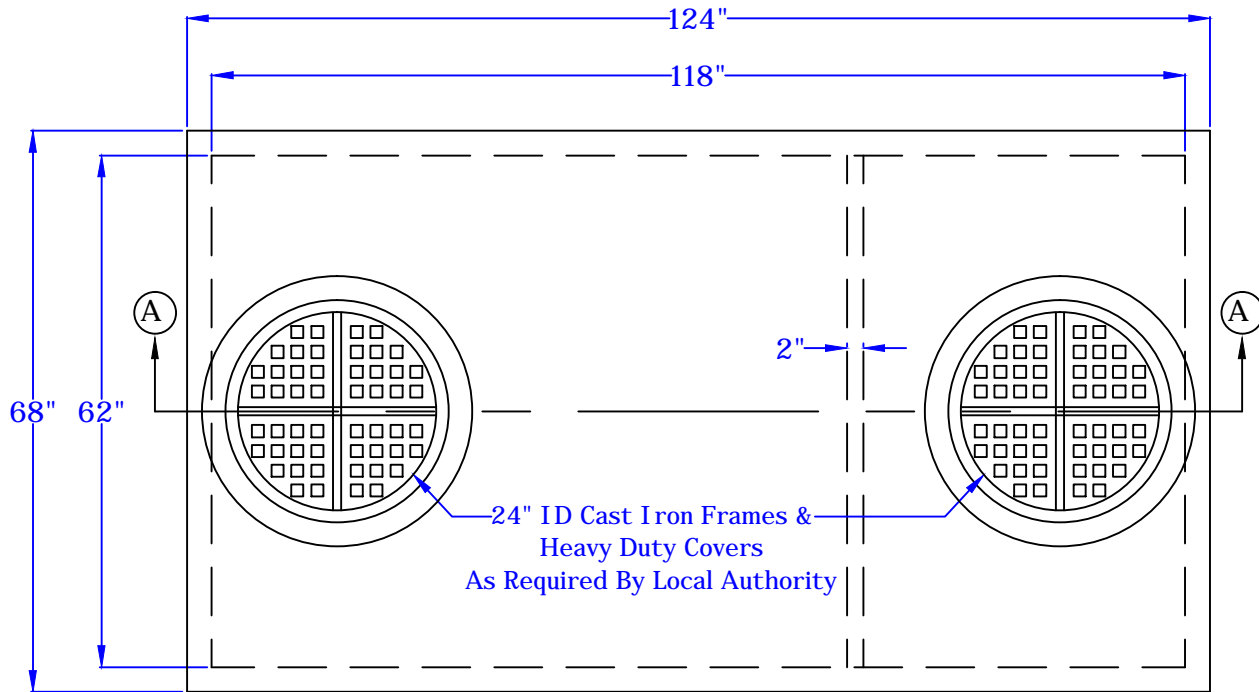

Rosenberry's Septic Service

8885 Pineville Road, Shippensburg Pa 17257

Phone 717-532-4026 Fax 717-532-7229

1250 Gallon 2 Compartment

Grease Tank

Plan View of Lid
No Scale

AA Section of 1250 Gallon 2 Compartment
Grease Trap
No Scale

This drawing is for informational use only.
If you have any questions call Rosenberrys
Septic Tank Service at 717-532-4026
Sept 2005, revised Feb 2011