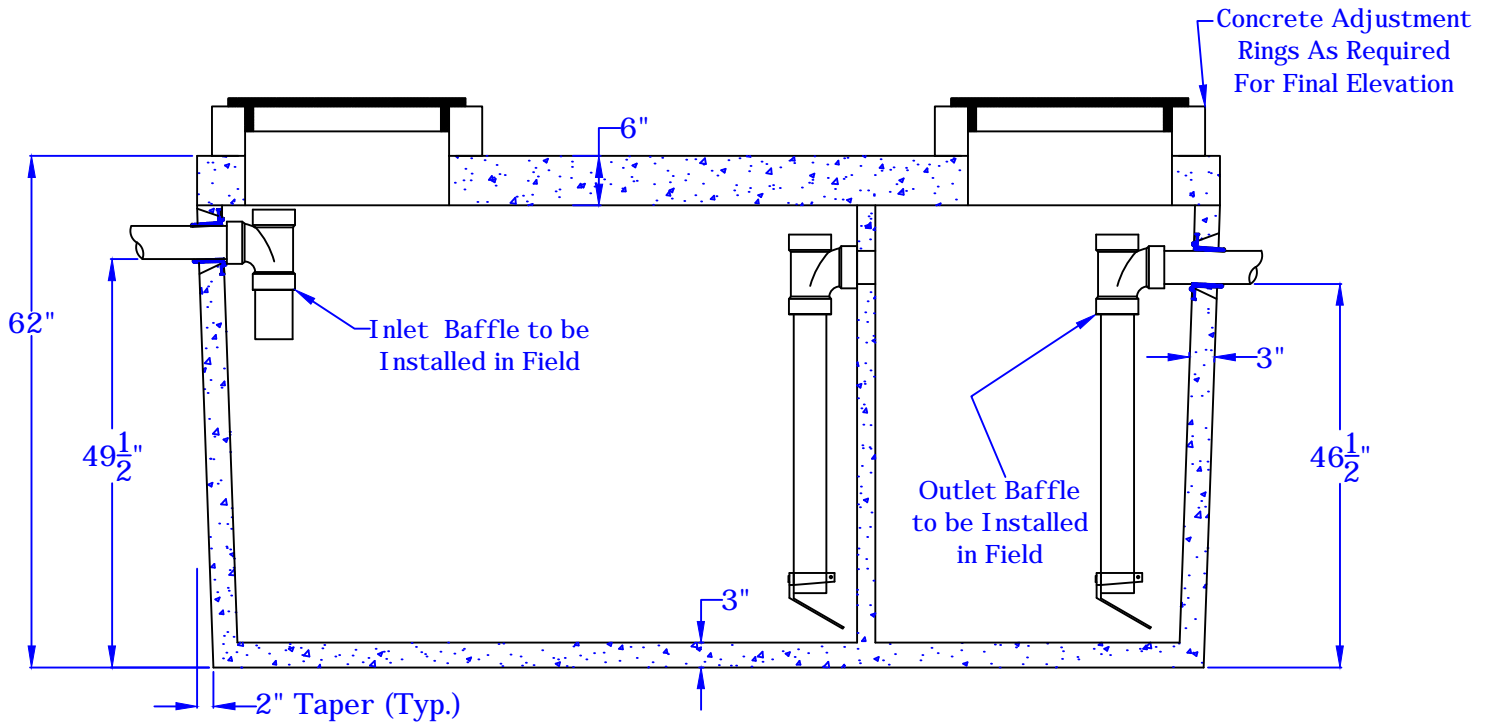

Rosenberry's Septic Service

8885 Pineville Road, Shippensburg Pa 17257

Phone 717-532-4026 Fax 717-532-7229

1250 Gallon 2 Compartment

Grease Tank

Plan View of Lid
No Scale

AA Section of 1250 Gallon 2 Compartment
Grease Trap
No Scale