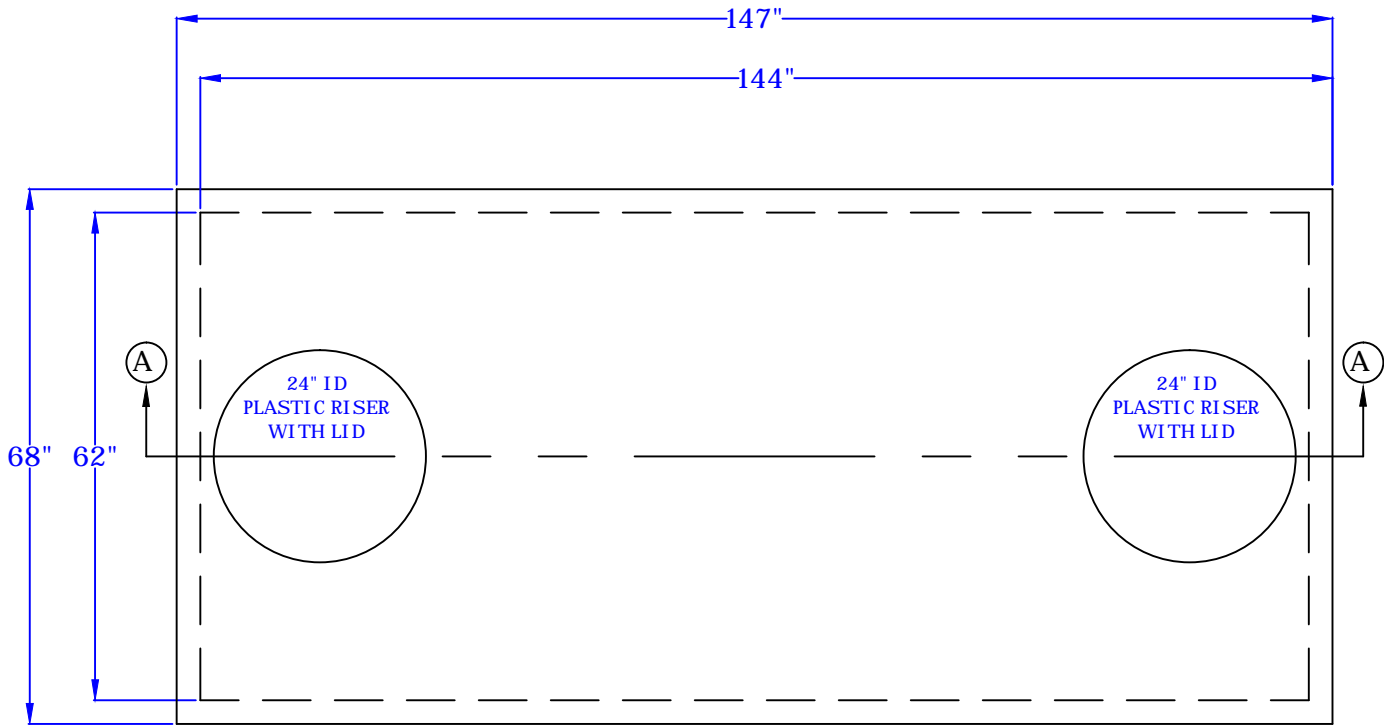

Rosenberry's Septic Service
 8885 Pineville Road, Shippensburg Pa 17257
 Phone 717-532-4026 Fax 717-532-7229

1500 Gallon Open
Septic Tank

Plan View of Lid
 No Scale

AA Section of 1500 Gallon Open Septic Tank
 No Scale

This drawing is for informational use only.
 If you have any questions call Rosenberrys
 Septic Tank Service at 717-532-4026
 Oct 2005, revised Feb 2011