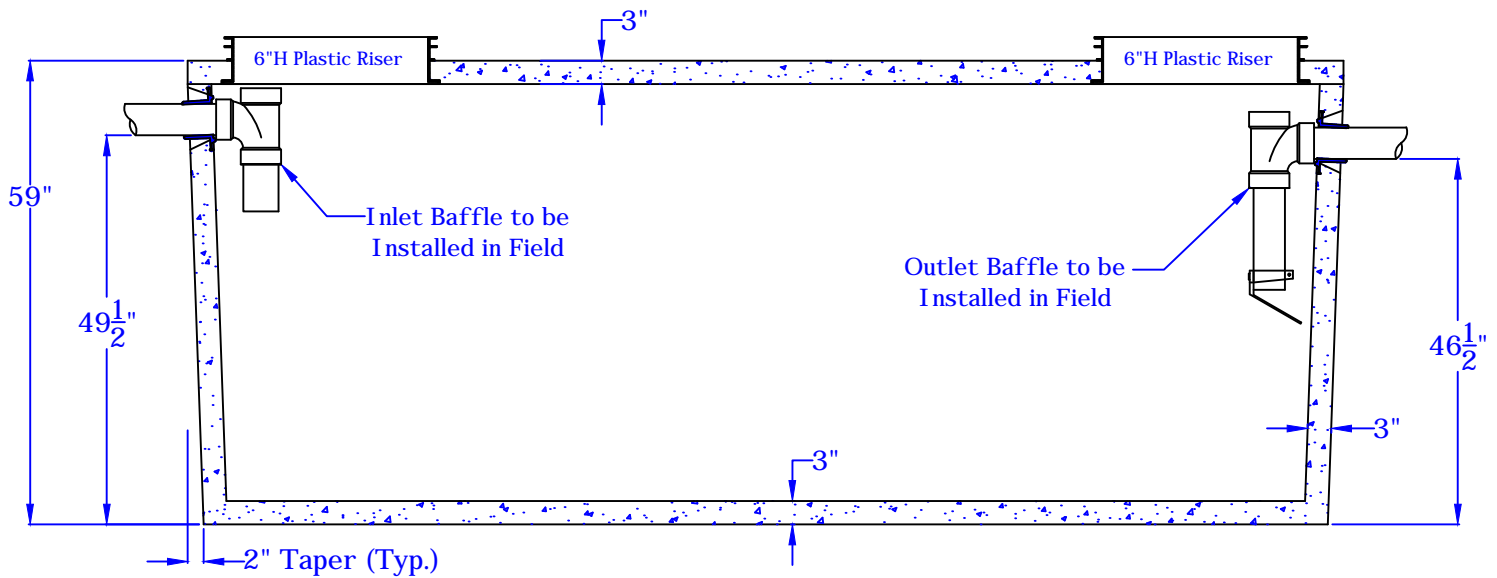

Rosenberry's Septic Service
 8885 Pineville Road, Shippensburg Pa 17257
 Phone 717-532-4026 Fax 717-532-7229

1500 Gallon Open
Septic Tank

Plan View of Lid
 No Scale

AA Section of 1500 Gallon Open Septic Tank
 No Scale