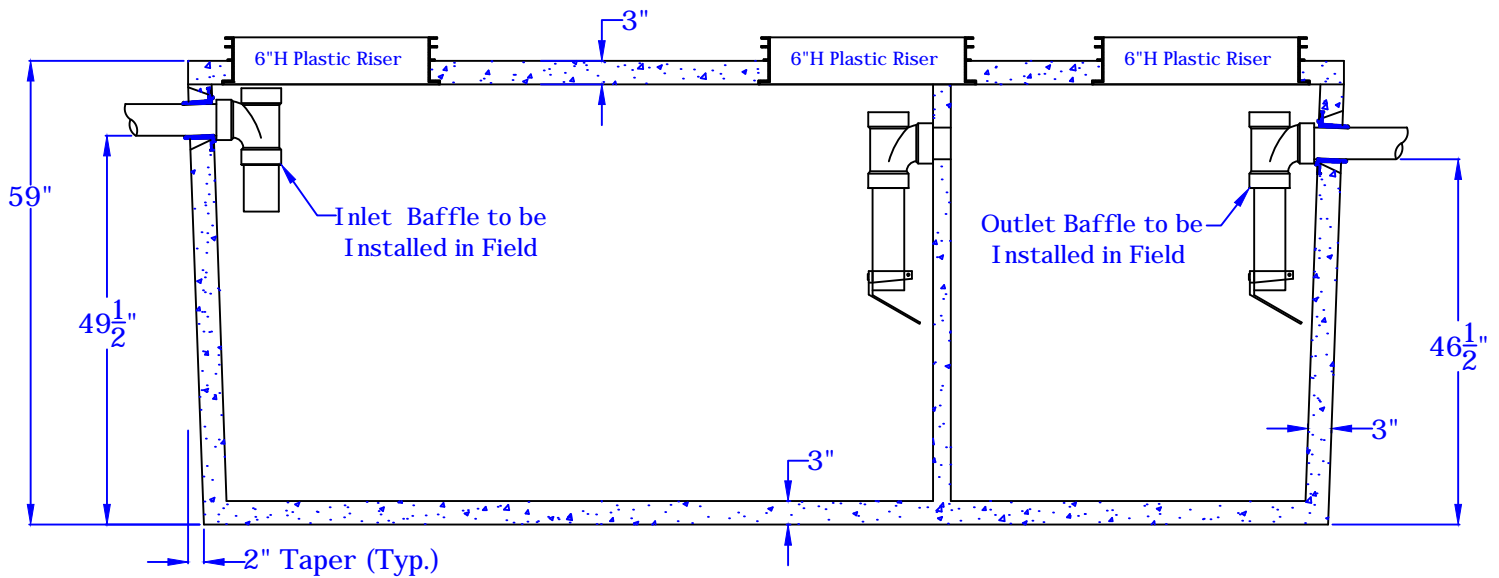

AA Section of 1500 Gallon 2 Compartment Tank
No Scale

This drawing is for informational use only.

If you have any questions call Rosenberrys
Septic Tank Service at 717-532-4026

Oct 2005, revised Feb 2011