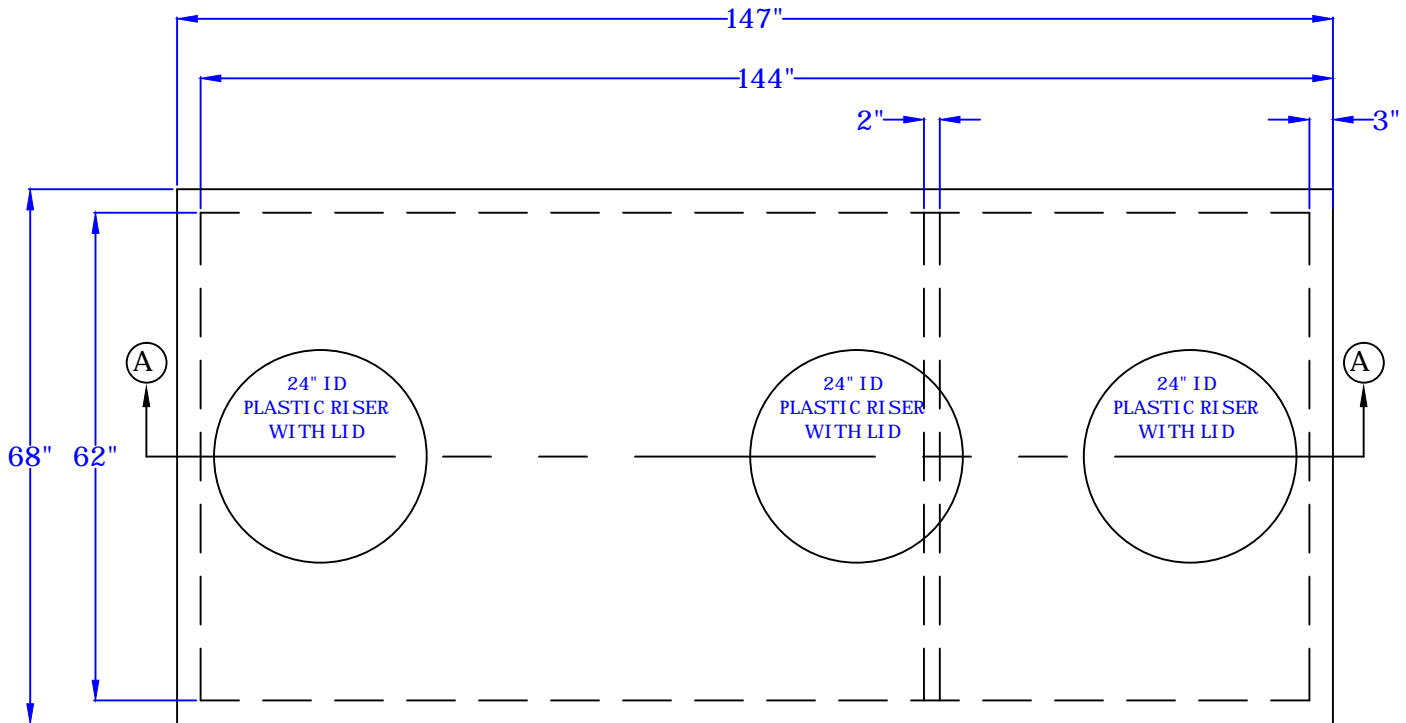

Rosenberry's Septic Service

8885 Pineville Road, Shippensburg Pa 17257

Phone 717-532-4026 Fax 717-532-7229

1500 Gallon 2 Compartment

Septic Tank

Plan View of Lid
No Scale

AA Section of 1500 Gallon 2 Compartment Tank
No Scale

This drawing is for informational use only.

If you have any questions call Rosenberrys
Septic Tank Service at 717-532-4026

Oct 2005, revised Feb 2011