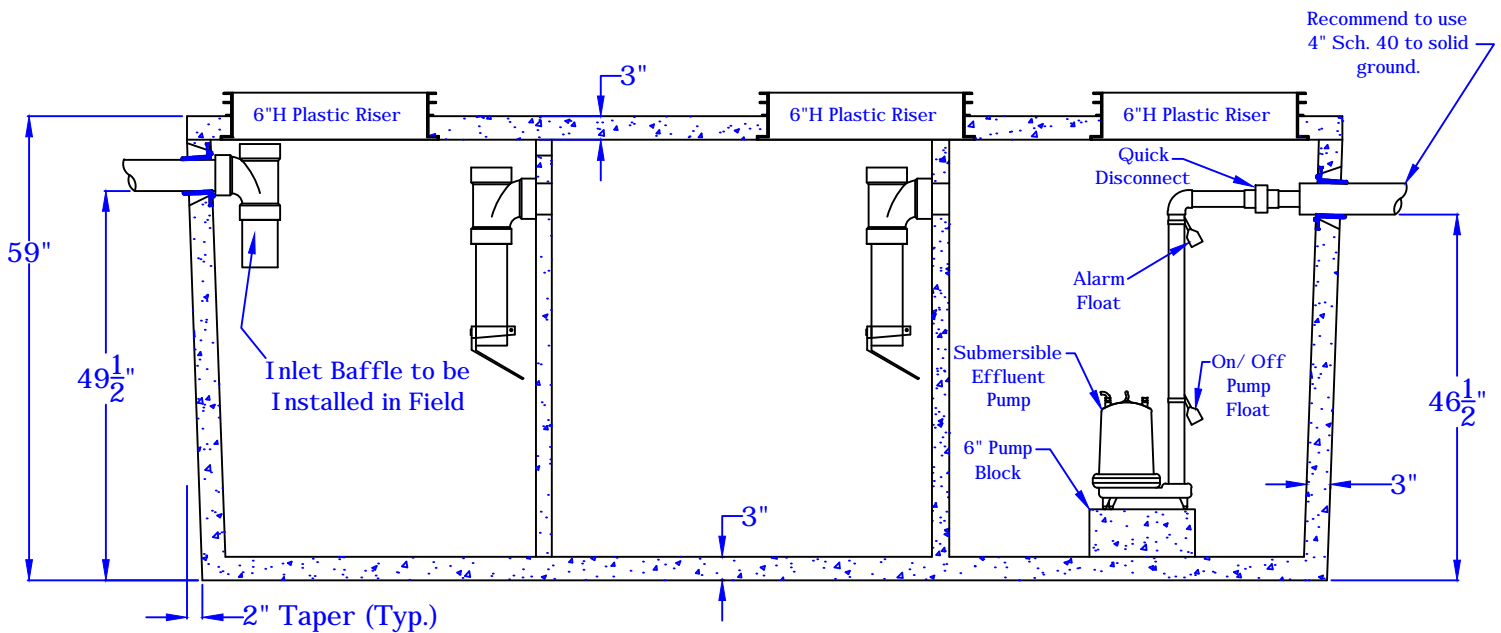

## 1500 Gallon 3 Compartment

## Septic Tank with Pump

Plan View of Lid  
No Scale

Section AA of 1500 Gallon 3 Compartment Septic Tank  
No Scale

**NOTE:**

Tank shown with effluent pump.  
Pump to be purchased separately.

**This drawing is for informational use only.**