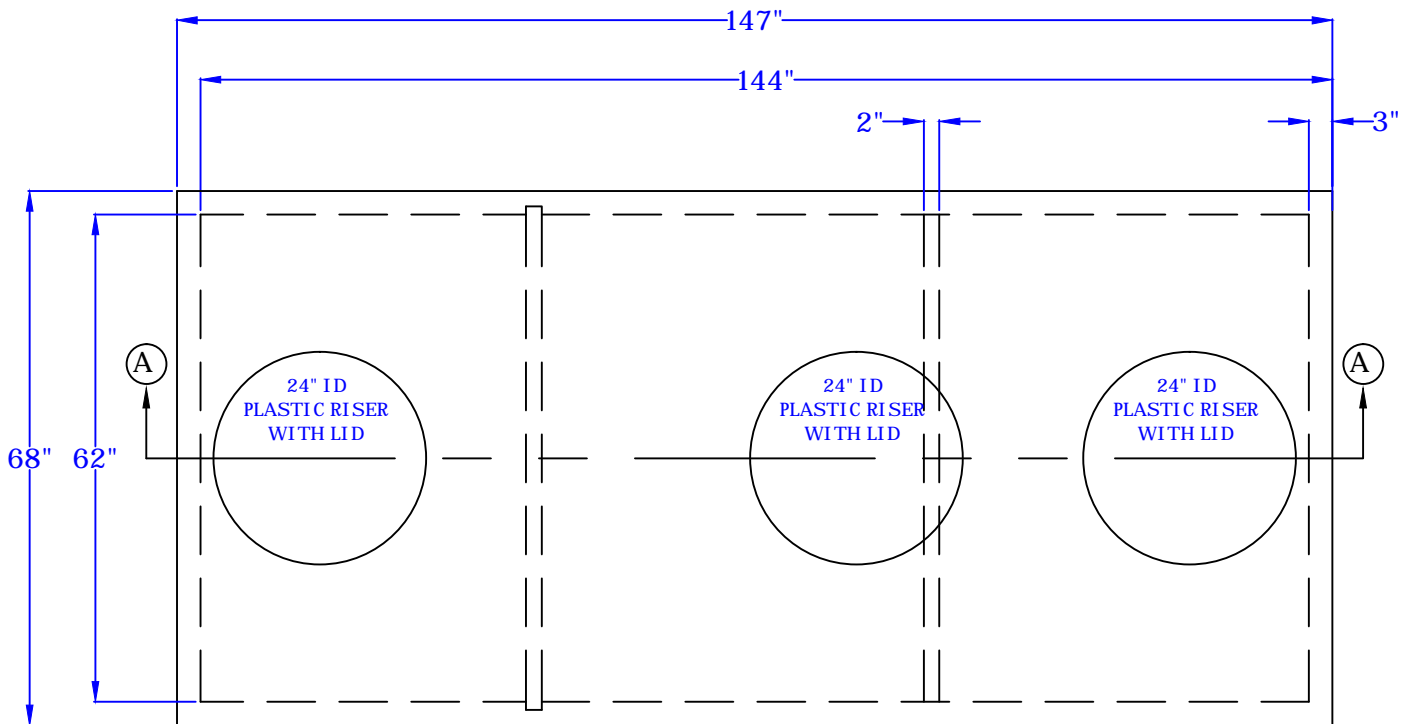

## Septic Tank with Pump

Plan View of Lid  
No Scale

Section AA of 1500 Gallon 3 Compartment Septic Tank  
No Scale

**NOTE:**

Tank shown with effluent pump.  
Pump to be purchased separately.

**This drawing is for informational use only.**