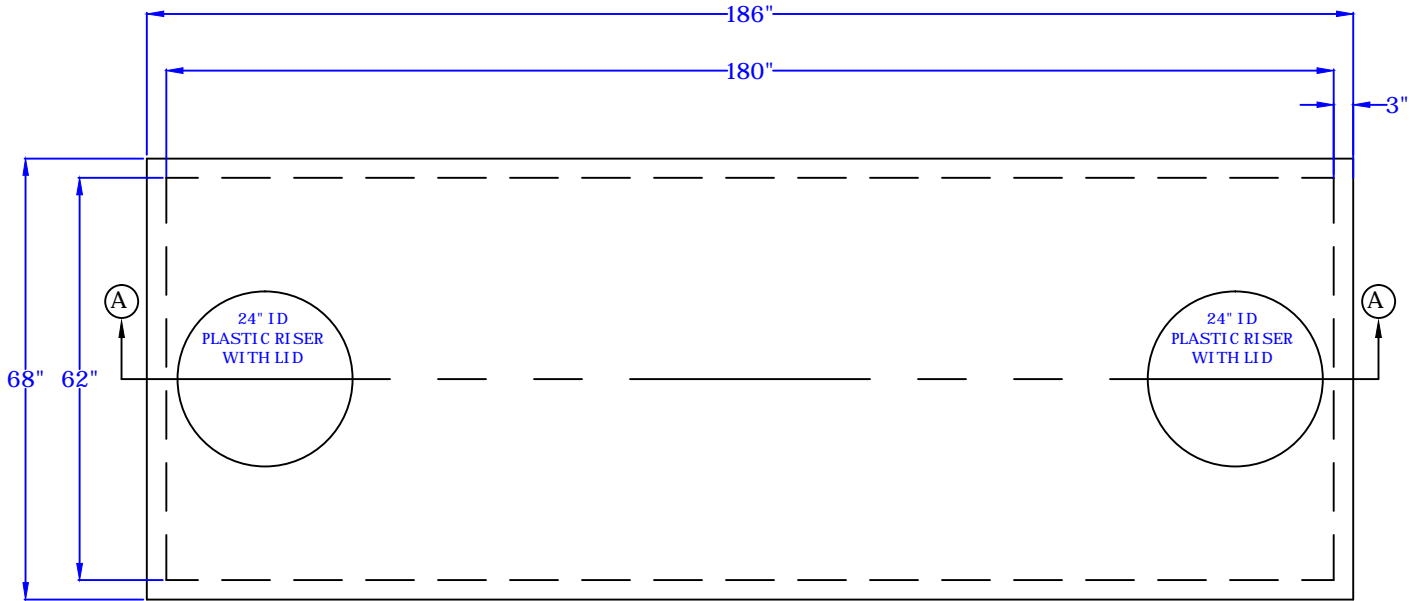

**Rosenberry's Septic Service**  
 8885 Pineville Road, Shippensburg Pa 17257  
 Phone 717-532-4026 Fax 717-532-7229

2000 Gallon Open  
Septic Tank

Plan View of Lid  
 No Scale

AA Section of 2000 Gallon Open Tank  
 No Scale