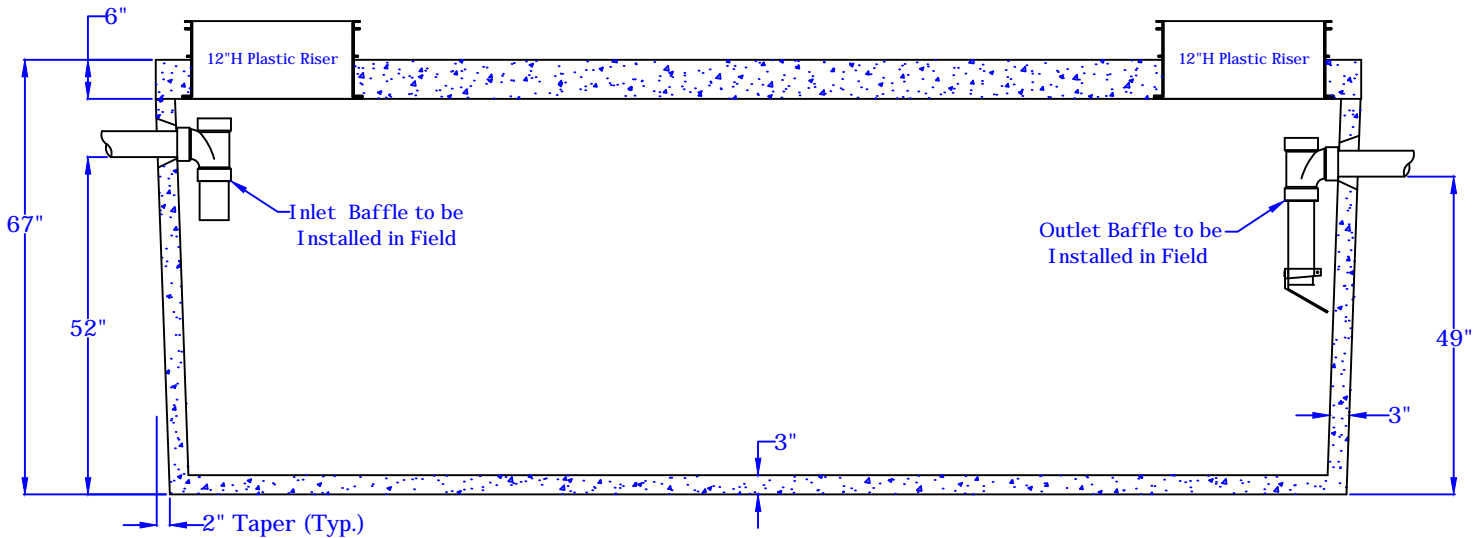

**Rosenberry's Septic Service**  
 8885 Pineville Road, Shippensburg Pa 17257  
 Phone 717-532-4026 Fax 717-532-7229

2000 Gallon Open  
Septic Tank

Plan View of Lid  
 No Scale

AA Section of 2000 Gallon Open Tank  
 No Scale