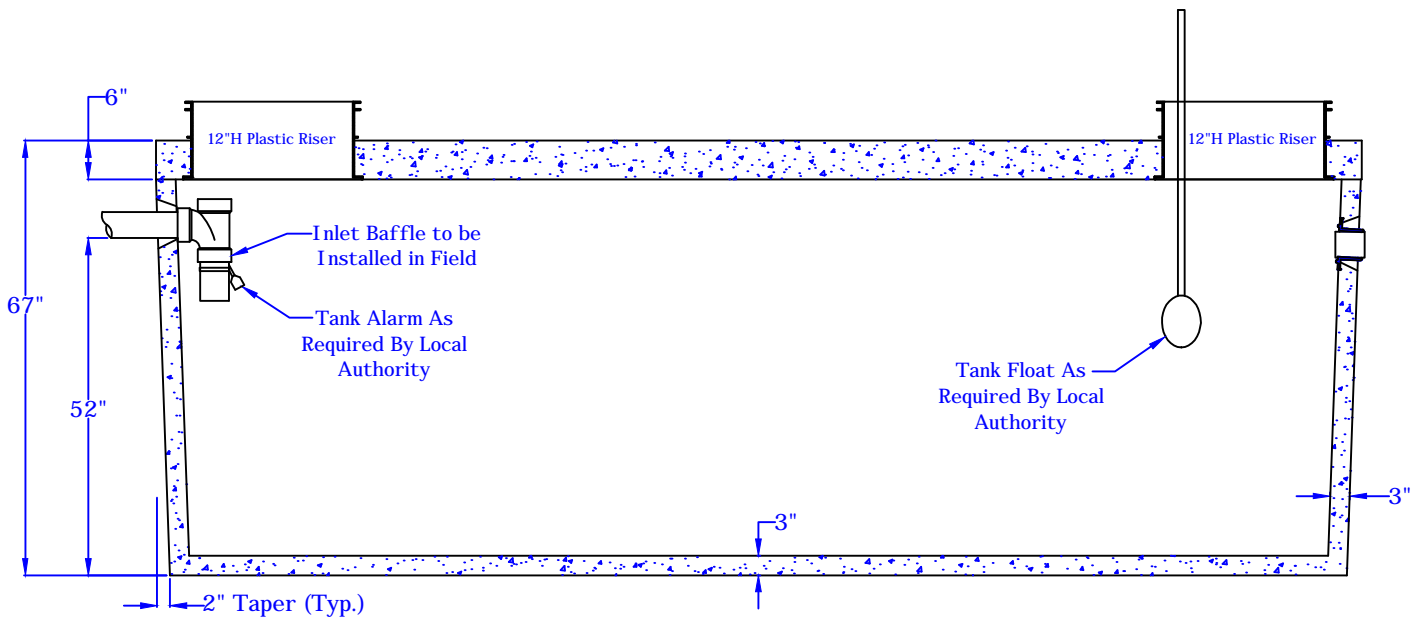

AA Section of 2000 Gallon Holding Tank
No Scale

This drawing is for informational use only.
If you have any questions call Rosenberrys
Septic Tank Service at 717-532-4026
Sept 2005, revised Feb 2011