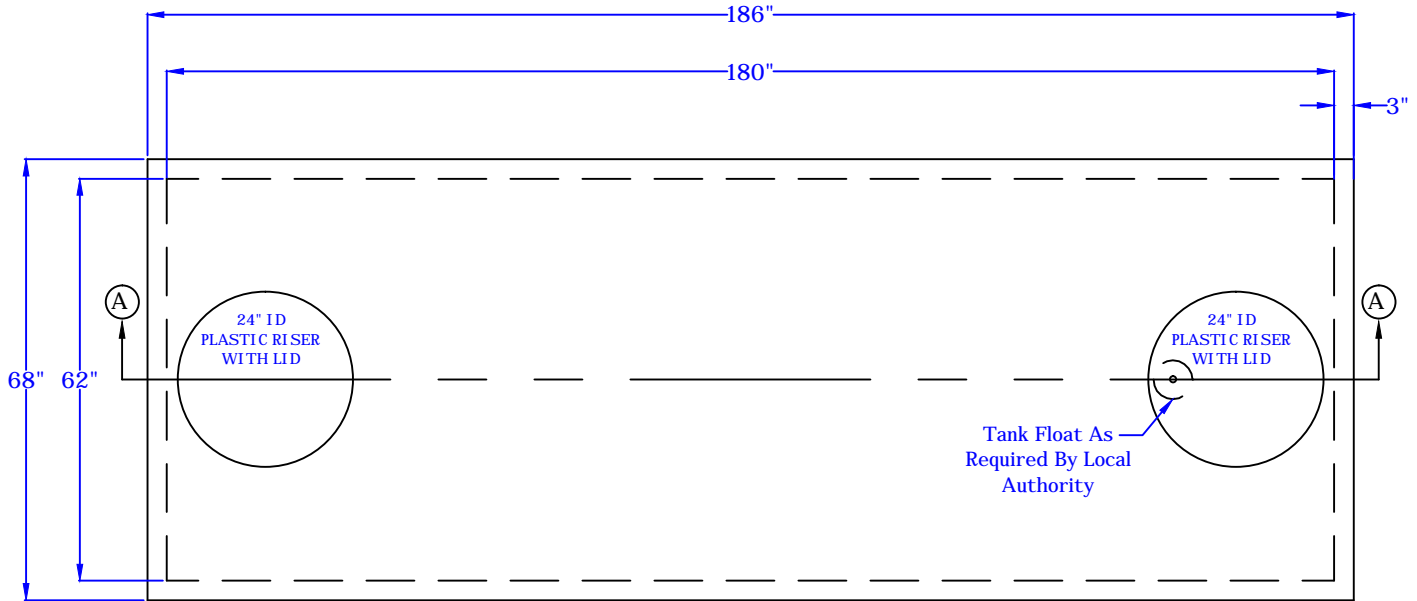

Rosenberry's Septic Service
8885 Pineville Road, Shippensburg Pa 17257
Phone 717-532-4026 Fax 717-532-7229

**2000 Gallon
Holding Tank**

Plan View of Lid
No Scale