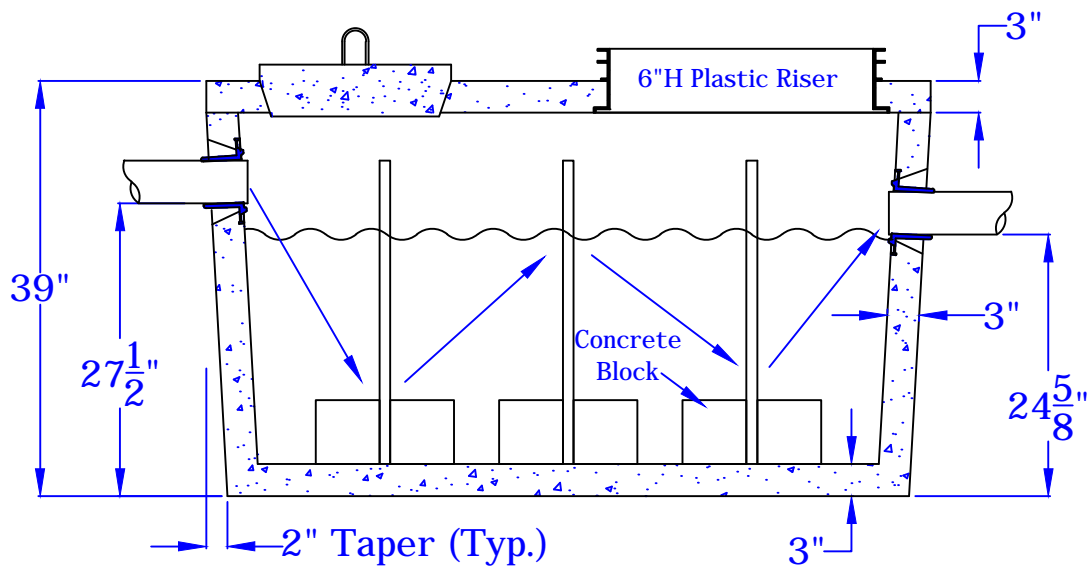

## 250 Gallon Chlorine Contact Tank

AA Section of 250 Gallon Chlorine Contact Tank  
Not To Scale

This drawing is for informational use only.  
If you have any questions call Rosenberrys  
Septic Tank Service at 717-532-4026  
Sept 2005, revised Feb 2011