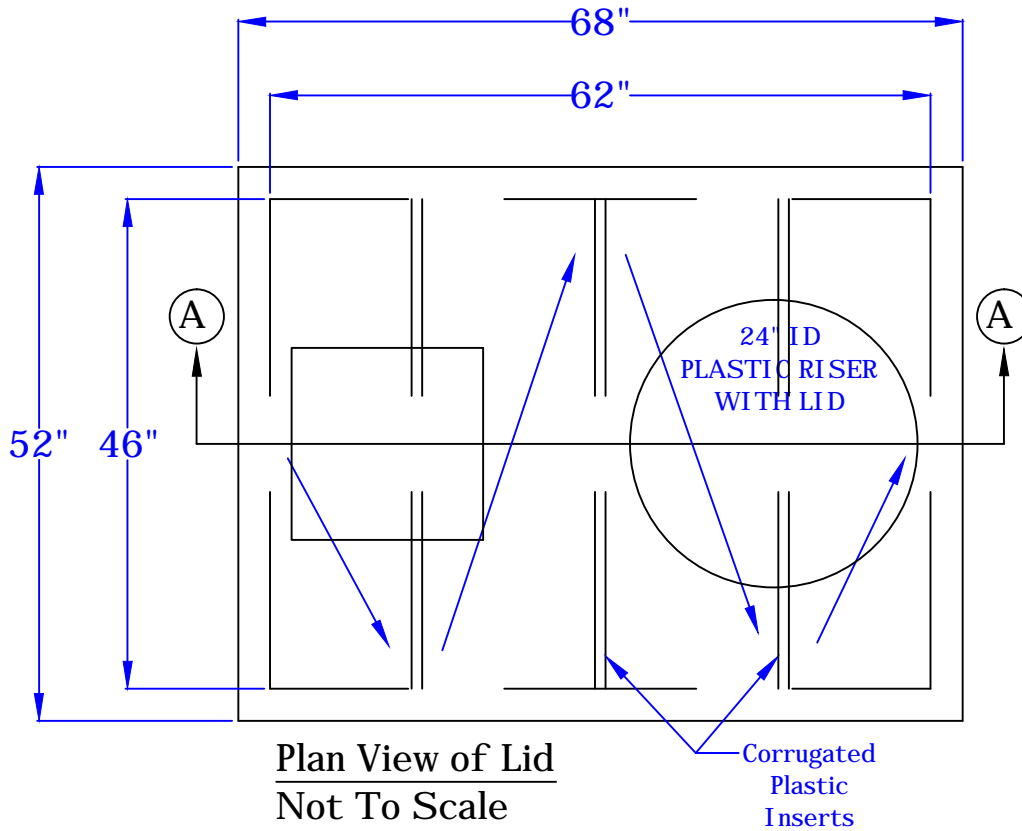

## 250 Gallon Chlorine Contact Tank

AA Section of 250 Gallon Chlorine Contact Tank  
Not To Scale

This drawing is for informational use only.  
If you have any questions call Rosenberrys  
Septic Tank Service at 717-532-4026  
Sept 2005, revised Feb 2011