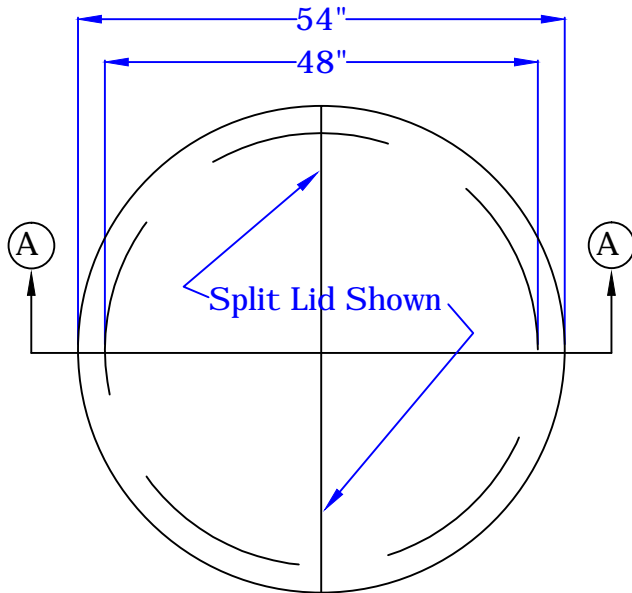

## Well Pit

Plan View of Lid  
No Scale

Optional Lid with 6" Plastic Riser  
No Scale

AA Section of Well Pit  
No Scale

**This drawing is for informational use only.**  
If you have any questions call Rosenberrys  
Septic Tank Service at 717-532-4026  
Sept 2005, revised Jan 2012