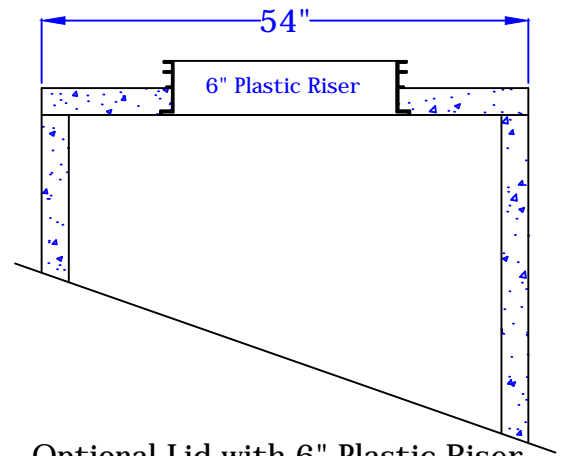

## Well Pit

Plan View of Lid  
No Scale

Optional Lid with 6" Plastic Riser  
No Scale

AA Section of Well Pit  
No Scale

**This drawing is for informational use only.**  
If you have any questions call Rosenberrys  
Septic Tank Service at 717-532-4026  
Sept 2005, revised Jan 2012