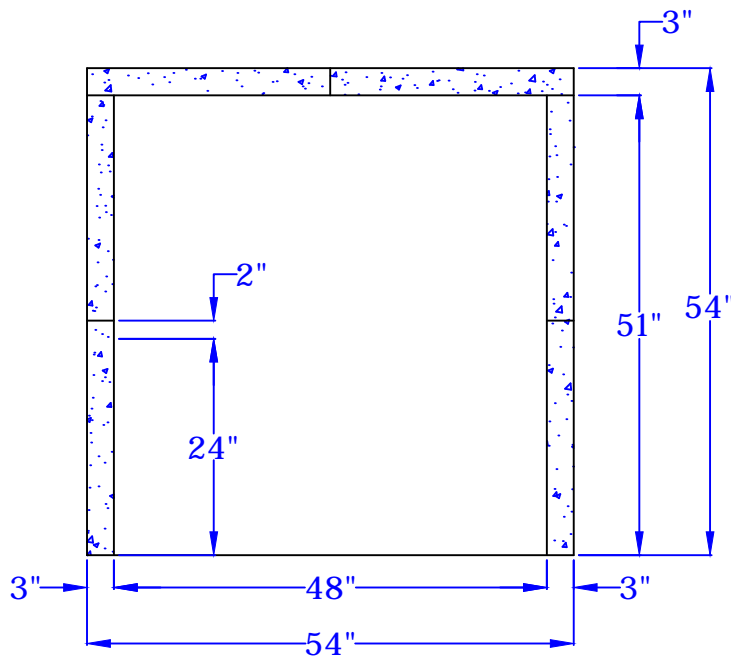

## Well Pit

Plan View of Lid  
No Scale

Optional Lid with 6" Plastic Riser  
No Scale

AA Section of Well Pit  
No Scale

**This drawing is for informational use only.**  
If you have any questions call Rosenberrys  
Septic Tank Service at 717-532-4026  
Sept 2005, revised Jan 2012