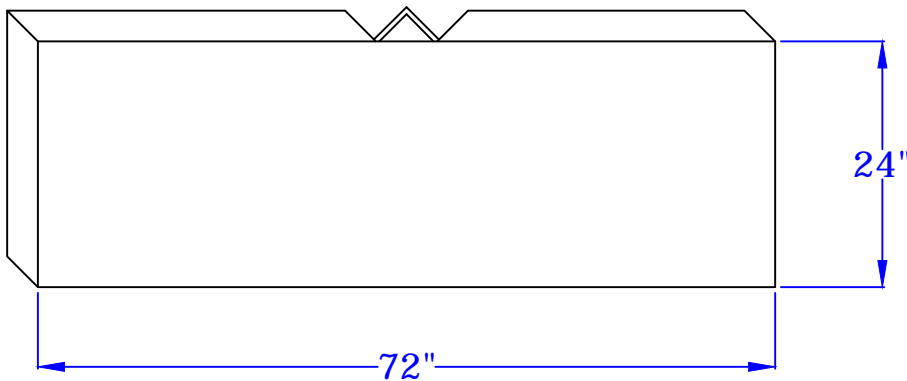

Front View of Environmental Block

No Scale