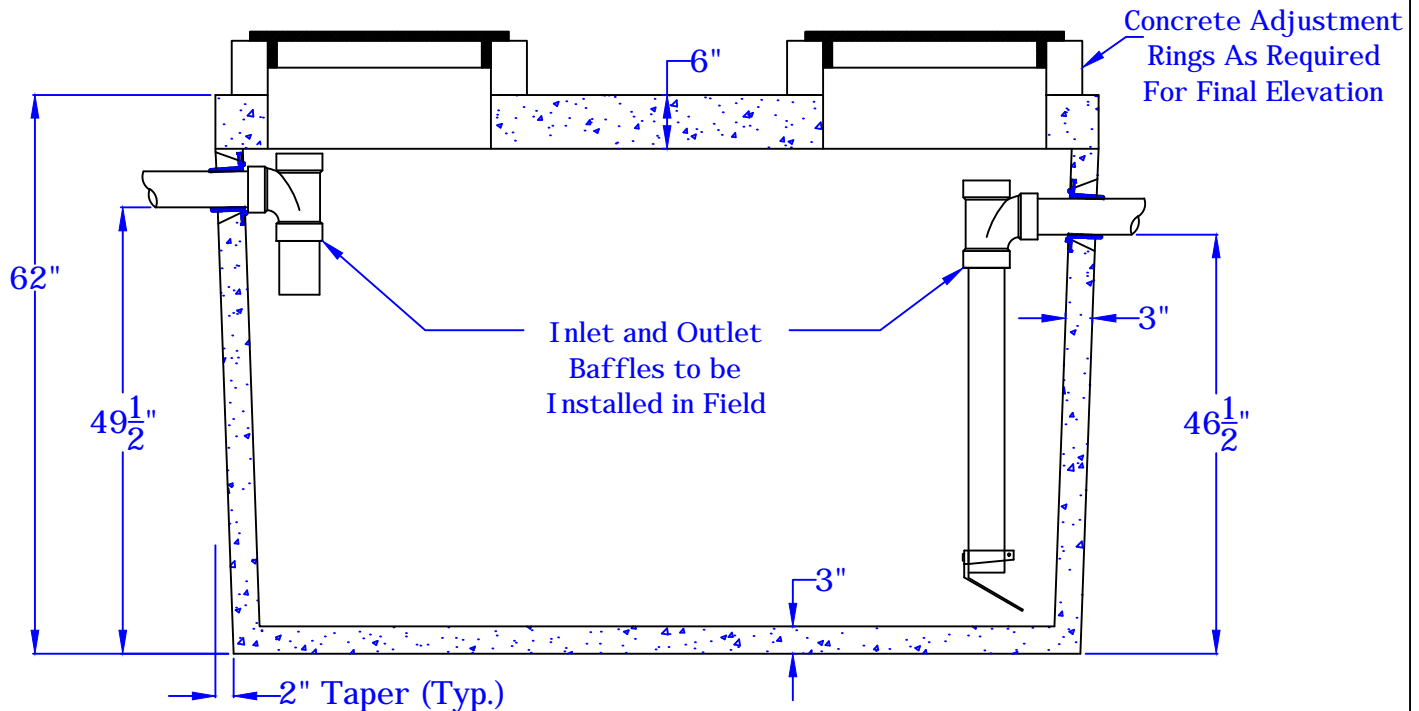

## 1000 Gallon Open

## Grease Trap

Plan View of Lid

No Scale

Section of 1000 Gallon Grease Trap

No Scale

**This drawing is for informational use only.**  
If you have any questions call Rosenberrys  
Septic Tank Service at 717-532-4026  
Sept 2005, revised Feb 2011