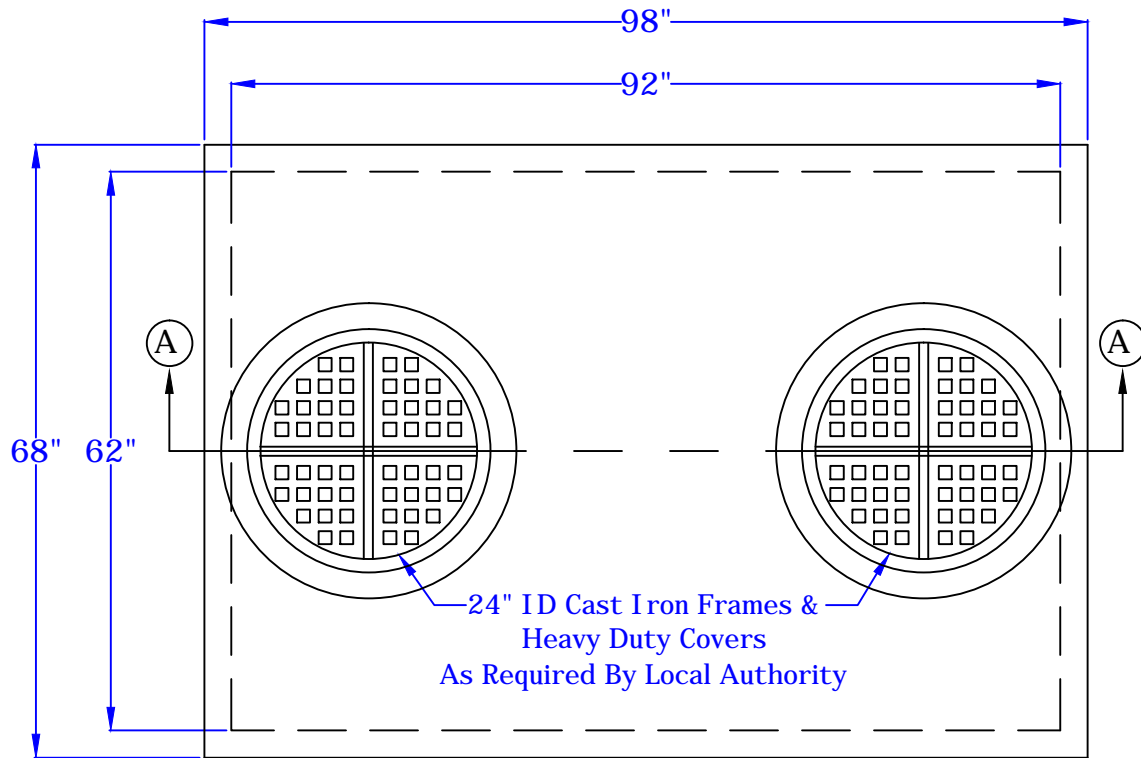

## 1000 Gallon Open

## Grease Trap

Plan View of Lid

No Scale

Section of 1000 Gallon Grease Trap

No Scale

**This drawing is for informational use only.**  
If you have any questions call Rosenberrys  
Septic Tank Service at 717-532-4026  
Sept 2005, revised Feb 2011