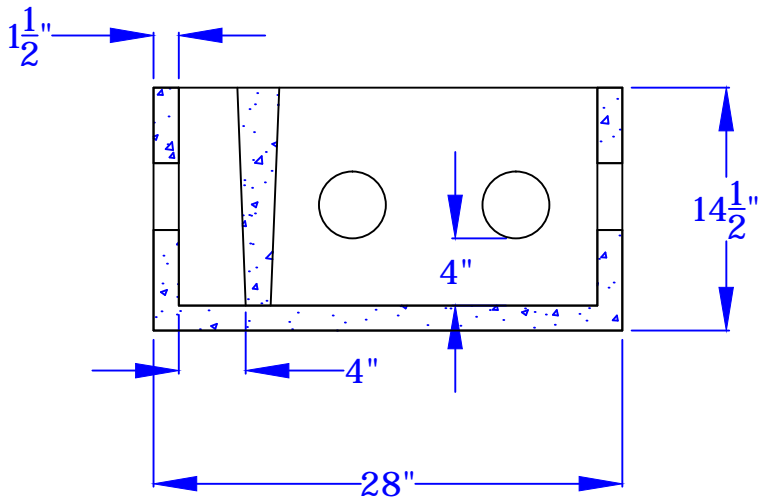

## Distribution Box

Plan View (Lid Removed)

No Scale

AA Section Of Distribution Box  
No Scale

BB Section Of Distribution Box  
No Scale

**This drawing is for informational use only.**  
If you have any questions call Rosenberrys  
Septic Tank Service at 717-532-4026  
Sept 2005, revised Jan 2012