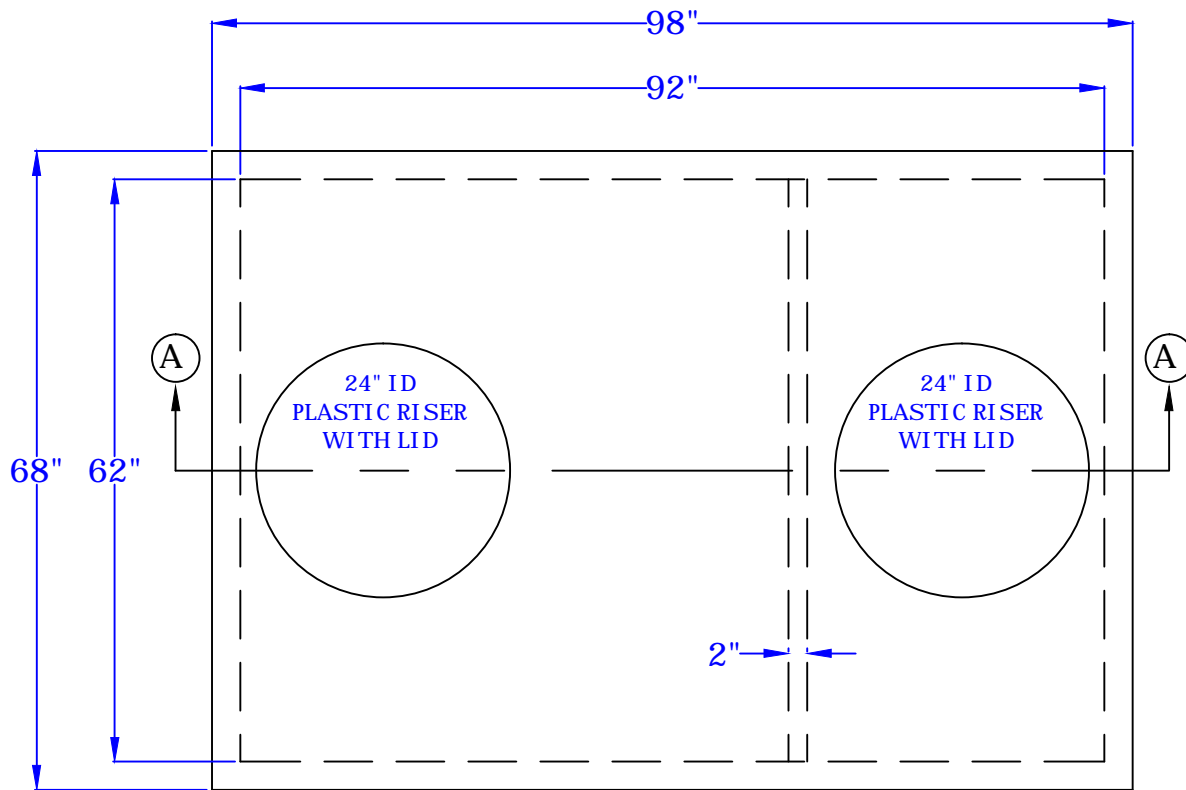

Rosenberry's Septic Service

8885 Pineville Road, Shippensburg Pa 17257

Phone 717-532-4026 Fax 717-532-7229

1000 Gallon 2 Compartment

Septic Tank

Plan View of Lid

No Scale

AA Section of 1000 Gallon 2 Compartment Septic Tank

No Scale

This drawing is for informational use only.

If you have any questions call Rosenberrys

Septic Tank Service at 717-532-4026

Sept 2005, revised Feb 2011