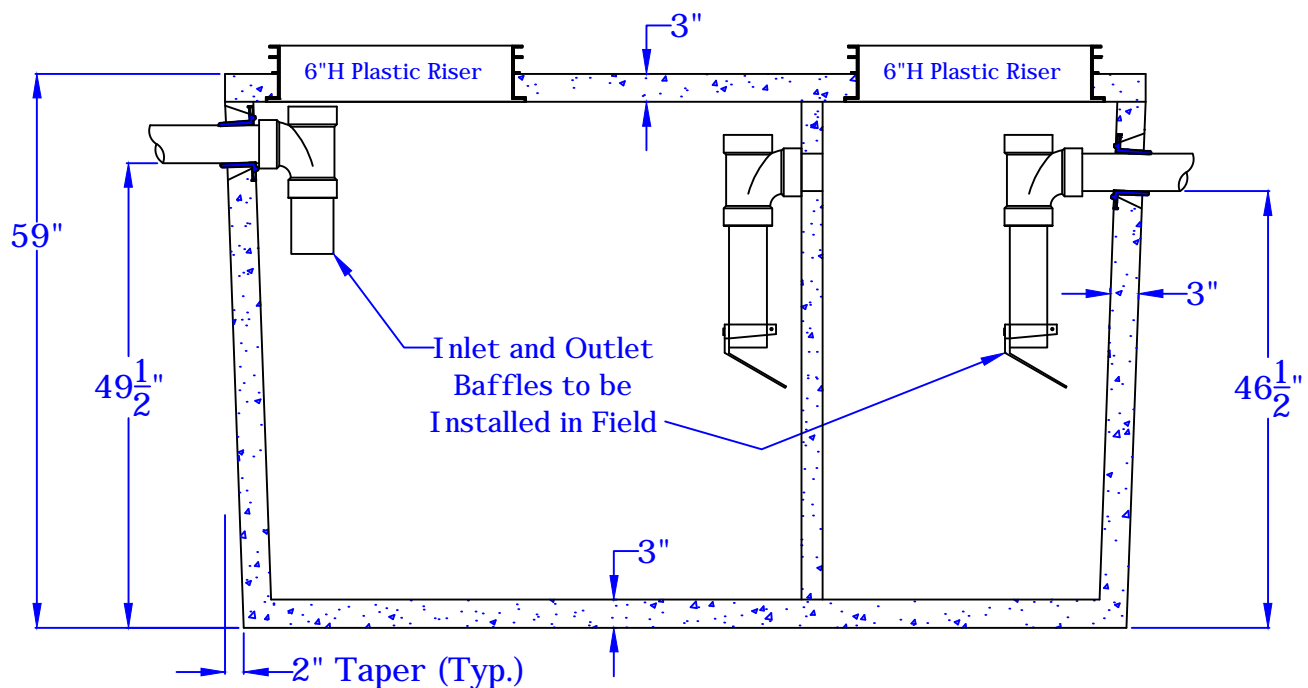

AA Section of 1000 Gallon 2 Compartment Septic Tank

No Scale

This drawing is for informational use only.

If you have any questions call Rosenberrys

Septic Tank Service at 717-532-4026

Sept 2005, revised Feb 2011